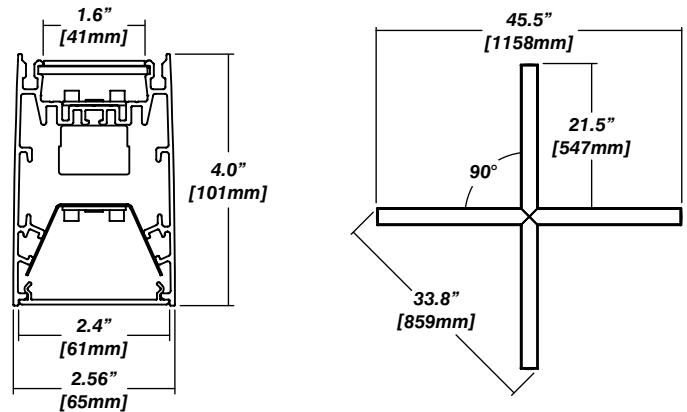

Dimensions

Canopy

- Unified canopy combines feed cable and 4 aircraft cable
- Fully covers standard electrical box

Unified Round Canopy
Ø7.75" [197mm]