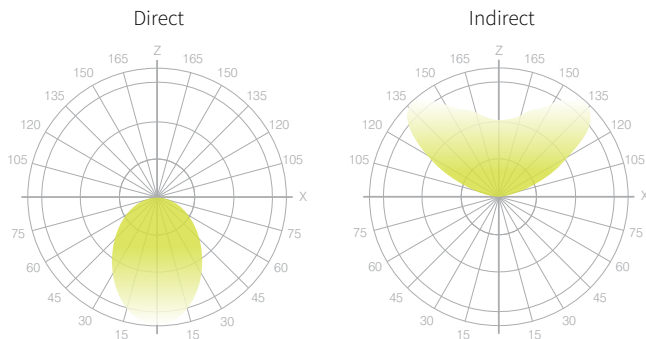

Vesta X

X SHAPED CHANDELIER

Light Engine

- **High Efficacy:** Up to 100 lumen/Watt
- **Color Options (CCT):** 2700K, 3000K, 3500K, 4000K
- **Color Consistency:** 3-step MacAdam Ellipse
- **Color Rendering (CRI):** 90+
- **Lumen Maintenance:** 100,000 hours (L-70 @ 25 °C)

Dimming

- **Protocol:** 0-10V
  DALI
  LUTRON
  DMX
- **Level:** From 0.1% to 10%

The Vesta X combines high output with limitless possibilities of control. Dimming down to 0.1% is also available in Lutron (120-277V) and Dali systems (120-277V).

Light Distribution

Installation

- Suspended using aircraft cable. Fully height adjustable
- Factory assembled for easy and fast installation
- Electrical wire and aircraft cable included

Construction

- High quality, scratch resistant powder coated finish in standard, premium or custom colors
- Aluminum extruded housing
- Made in Canada