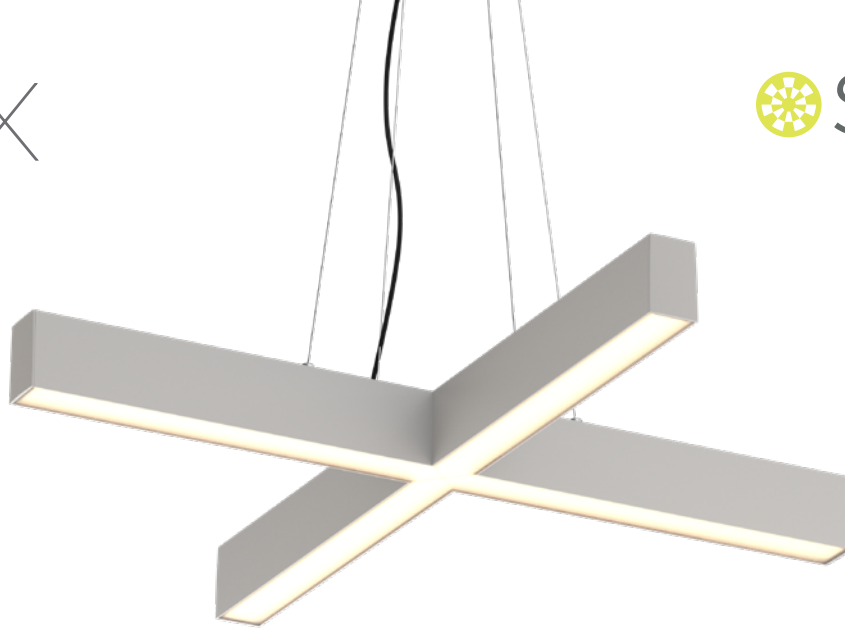

Vesta X

X SHAPED CHANDELIER

Vesta X - X Shaped Chandelier. Vesta X is a standalone chandelier based on our Vesta linear system. The four stems create beautiful direct and indirect light throughout a space. Sturdy, Canadian made construction means that Vesta X will remain a timeless part of your design.