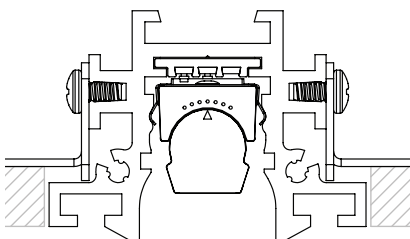

Track Options

Directional Module in Surface or Suspended Track

Directional Module in Recessed Trimless Track

Directional Module in Recessed Deep Trimless Track

Photometry

SMD-5-30K-SO-15-BK/WH

SMD-5-30K-SO-LV15-BK/WH

5" Wall Wash

SMD-5-30K-SO-EL-BK

SAC-EL-5-BK

5" Elliptical Lens

SMD-5-30K-SO-LU-BK

SAC-LU-5-BK

5" Bullseye Louver

TM-30-15-Data