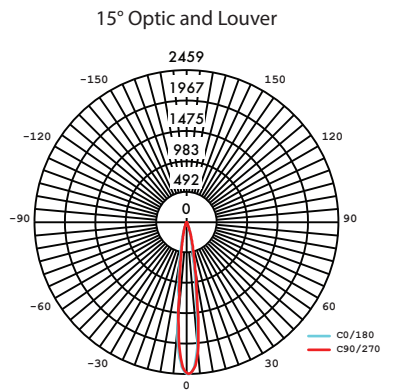

SAC-LV15-5-BK/WH