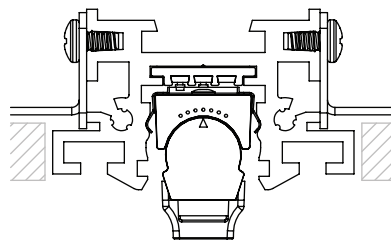

Directional Module in Recessed Trimless Track