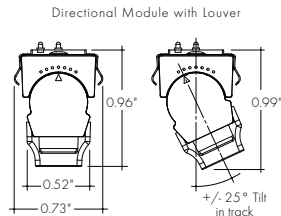

Directional Module Features

- Flawless beam quality from a unique micro-linear form factor
- Narrow 15° TIR native beam is aimable +/- 30°
- Snap-in module allows for simple setup and reconfiguration of track system
- Rotate module 180° to quickly change between track channel 1 and channel 2
- Wall Wash optic provides even illumination starting from the top of the wall to the bottom
- Wall Wash recommended spacing is 2ft from the wall and 2ft on-center
- Louvers available for 15°, 30°, and 60° beams
- Snap-on optics available to easily adjust beam angle in the field
- Available in three sizes and outputs, four CCTs
- L90 > 50k hours
- 24 VDC Class 2 power supply

Finish Options

Black Painted

White Painted

Profile Dimensions

5" Directional Module shown with Louver

Technical Information

TYPE				
OUTPUT OPTIONS (15° Optic)	5	5-WW	12	12-WW
Lumen Output (all channels full on)	442 lm	223 lm	1071 lm	471 lm
Power Consumption	5.4 W		13.5 W	
Efficacy (lm/W)	82 lm/W	41 lm/W	79 lm/W	35 lm/w
Center Beam Intensity (candela)	2663 cd	N/A	6918 cd	N/A