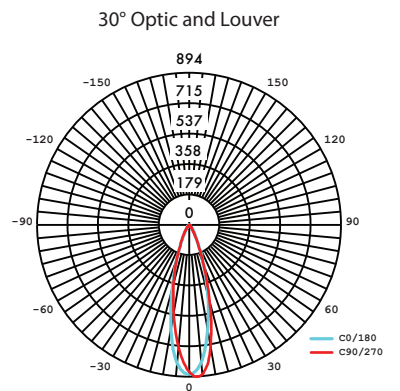

SAC-LV30-5-BK/WH