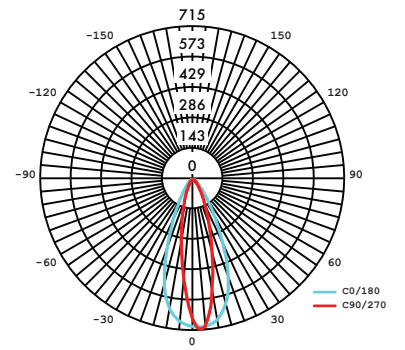

Finish Options

Black Painted

White Painted

Profile Dimensions

5" Directional Module shown with Louver

Technical Information

TYPE				
OUTPUT OPTIONS (15° Optic)	5	5-WW	12	12-WW
Lumen Output (all channels full on)	442 lm	223 lm	1071 lm	471 lm
Power Consumption	5.4 W		13.5 W	
Efficacy (lm/W)	82 lm/W	41 lm/W	79 lm/W	35 lm/w
Center Beam Intensity (candela)	2663 cd	N/A	6918 cd	N/A

5" Wall Wash

SMD-5-30K-SO-EL-BK

SAC-EL-5-BK

5" Elliptical Lens

SMD-5-30K-SO-LU-BK

SAC-LU-5-BK

5" Bullseye Louver

TM-30-15-Data