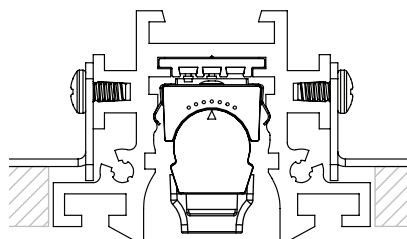

Track Options

Directional Module in Surface or Suspended Track

Directional Module in Recessed Trimless Track

Directional Module in Recessed Deep Trimless Track

Photometry

SMD-5-30K-SO-15-BK/WH

SMD-5-30K-SO-LV15-BK/WH

5" Wall Wash

SMD-5-30K-SO-EL-BK

SAC-EL-5-BK

5" Elliptical Lens

SMD-5-30K-SO-LU-BK

SAC-LU-5-BK

5" Bullseye Louver

TM-30-15-Data