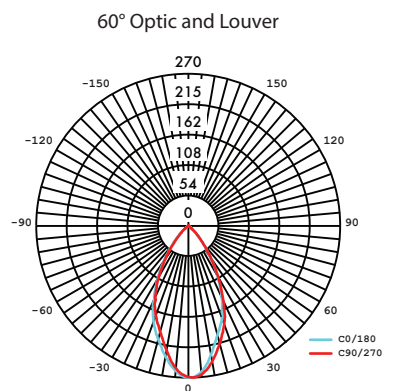

SAC-LV60-5-BK/WH