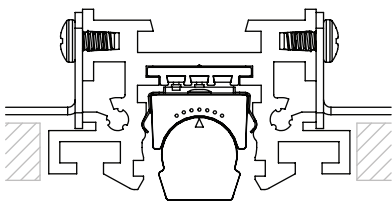

Directional Module in Recessed Trimless Track