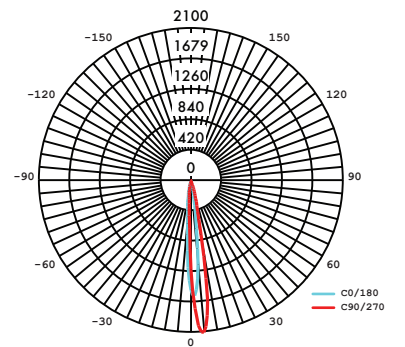

Finish Options

Black Painted

White Painted

Profile Dimensions

5" Directional Module shown with Louver

Technical Information

TYPE				
OUTPUT OPTIONS (15° Optic)	5	5-WW	12	12-WW
Lumen Output (all channels full on)	442 lm	223 lm	1071 lm	471 lm
Power Consumption	5.4 W		13.5 W	
Efficacy (lm/W)	82 lm/W	41 lm/W	79 lm/W	35 lm/w
Center Beam Intensity (candela)	2663 cd	N/A	6918 cd	N/A

5" Wall Wash

SMD-5-30K-SO-EL-BK

SAC-EL-5-BK

5" Elliptical Lens

SMD-5-30K-SO-LU-BK

SAC-LU-5-BK

5" Bullseye Louver

TM-30-15-Data