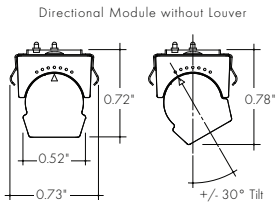

Directional Module Features

- Flawless beam quality from a unique micro-linear form factor
- Narrow 15° TIR native beam is aimable +/- 30°
- Snap-in module allows for simple setup and reconfiguration of track system
- Rotate module 180° to quickly change between track channel 1 and channel 2
- Wall Wash optic provides even illumination starting from the top of the wall to the bottom
- Wall Wash recommended spacing is 2ft from the wall and 2ft on-center
- Louvers available for 15°, 30°, and 60° beams
- Snap-on optics available to easily adjust beam angle in the field
- Available in three sizes and outputs, four CCTs
- L90 > 50k hours
- 24 VDC Class 2 power supply

Finish Options

Black Painted

White Painted

Profile Dimensions

5" Directional Module shown with Louver

Technical Information

TYPE				
OUTPUT OPTIONS (15° Optic)	5	5-WW	12	12-WW
Lumen Output (all channels full on)	442 lm	223 lm	1071 lm	471 lm
Power Consumption	5.4 W		13.5 W	
Efficacy (lm/W)	82 lm/W	41 lm/W	79 lm/W	35 lm/w
Center Beam Intensity (candela)	2663 cd	N/A	6918 cd	N/A