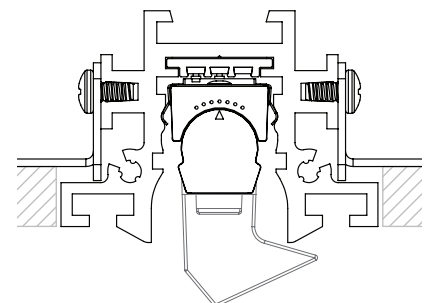

Track Options

Directional Module in Surface or Suspended Track

Directional Module in Recessed Trimless Track

Directional Module in Recessed Deep Trimless Track

Photometry

SMD-5-30K-SO-15-BK/WH

SMD-5-30K-SO-LV15-BK/WH

5" Wall Wash

SMD-5-30K-SO-EL-BK

SAC-EL-5-BK

5" Elliptical Lens

SMD-5-30K-SO-LU-BK

SAC-LU-5-BK

5" Bullseye Louver

TM-30-15-Data