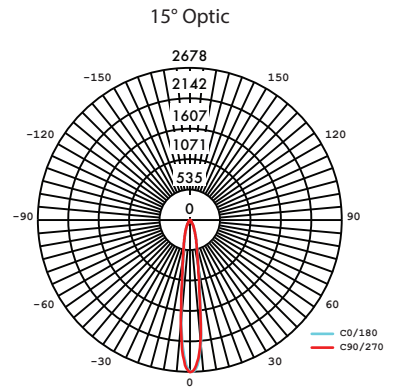

Photometry