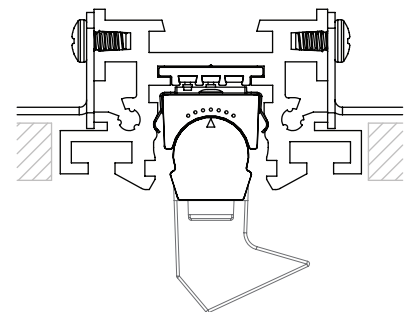

Finish Options

Black Painted

White Painted

Profile Dimensions

5" Directional Module shown with Louver

Technical Information

TYPE				
OUTPUT OPTIONS (15° Optic)	5	5-WW	12	12-WW
Lumen Output (all channels full on)	442 lm	223 lm	1071 lm	471 lm
Power Consumption	5.4 W		13.5 W	
Efficacy (lm/W)	82 lm/W	41 lm/W	79 lm/W	35 lm/w
Center Beam Intensity (candela)	2663 cd	N/A	6918 cd	N/A

1 - WW Wall Wash Optic, LU Bullseye Louver, and EL Elliptical Lens only available in BK Black.

Directional Modules and Louvers

Directional Module without Louver

Directional Module with Wall Wash

Directional Module with Louver

Track Options

Directional Module in Surface or Suspended Track

Directional Module in Recessed Trimless Track

Directional Module in Recessed Deep Trimless Track

Photometry

SMD-5-30K-SO-15-BK/WH

SMD-5-30K-SO-LV15-BK/WH