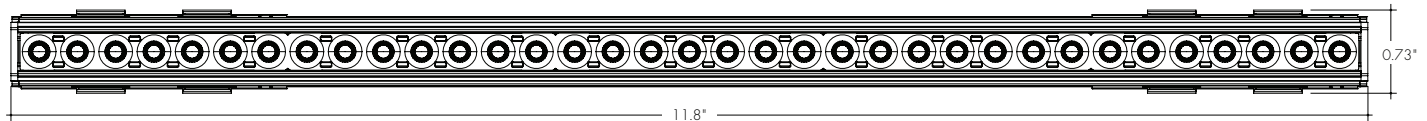

Directional Module Features

- Flawless beam quality from a unique micro-linear form factor
- Narrow 15° TIR native beam is aimable +/- 30°
- Snap-in module allows for simple setup and reconfiguration of track system
- Rotate module 180° to quickly change between track channel 1 and channel 2
- Wall Wash optic provides even illumination starting from the top of the wall to the bottom
- Wall Wash recommended spacing is 2ft from the wall and 2ft on-center
- Louvers available for 15°, 30°, and 60° beams
- Snap-on optics available to easily adjust beam angle in the field
- Available in three sizes and outputs, four CCTs
- L90 > 50k hours
- 24 VDC Class 2 power supply

Finish Options

Black Painted

White Painted

Profile Dimensions

5" Directional Module shown with Louver

Technical Information

TYPE				
OUTPUT OPTIONS (15° Optic)	5	5-WW	12	12-WW
Lumen Output (all channels full on)	442 lm	223 lm	1071 lm	471 lm
Power Consumption	5.4 W		13.5 W	
Efficacy (lm/W)	82 lm/W	41 lm/W	79 lm/W	35 lm/w
Center Beam Intensity (candela)	2663 cd	N/A	6918 cd	N/A

CCT	TM-30			
	CRI	R _f	R _g	R ₉
1800K	95	93	99	83
3500K	94	92	99	63

Ordering Code | Directional Module

MODEL	LENGTH	CCT	OUTPUT	OPTIC*	FINISH
SMD-Stenos Directional Module	5-4.8" 12-11.8"	18K35K-1800K - 3500K	DWSO-Dynamic White Standard	15-15° Optic LV15-15° Louver ^{1,2} LV30-30° Louver and Optic ² LV60-60° Louver and Optic ² WW-Wall Wash Optic ³ LU-15° Bullseye Louver ⁴ EL-15°x 45° Elliptical Lens ⁵	BK-Black WH-White