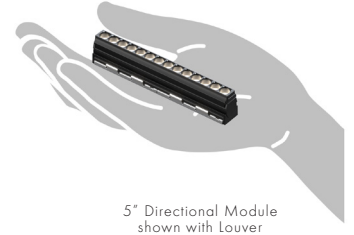

Directional Module Features

- Flawless beam quality from a unique micro-linear form factor
- Narrow 15° TIR native beam is aimable +/- 30°
- Snap-in module allows for simple setup and reconfiguration of track system
- Rotate module 180° to quickly change between track channel 1 and channel 2
- Wall Wash optic provides even illumination starting from the top of the wall to the bottom
- Wall Wash recommended spacing is 2ft from the wall and 2ft on-center
- Louvers available for 15°, 30°, and 60° beams
- Snap-on optics available to easily adjust beam angle in the field
- Available in three sizes and outputs, four CCTs
- L90 > 50k hours
- 24 VDC Class 2 power supply

Finish Options

Black Painted

White Painted

Profile Dimensions

5" Directional Module shown with Louver

Technical Information

TYPE				
OUTPUT OPTIONS (15° Optic)	5	5-WW	12	12-WW
Lumen Output (all channels full on)	442 lm	223 lm	1071 lm	471 lm
Power Consumption	5.4 W		13.5 W	
Efficacy (lm/W)	82 lm/W	41 lm/W	79 lm/W	35 lm/w
Center Beam Intensity (candela)	2663 cd	N/A	6918 cd	N/A

CCT	TM-30			
	CRI	R _f	R _g	R ₉
1800K	95	93	99	83
3500K	94	92	99	63

Ordering Code | Directional Module

MODEL	LENGTH	CCT	OUTPUT	OPTIC*	FINISH
SMD-Stenos Directional Module	5-4.8" 12-11.8"	18K35K-1800K - 3500K	DWSO-Dynamic White Standard	15-15° Optic LV15-15° Louver ^{1,2} LV30-30° Louver and Optic ² LV60-60° Louver and Optic ² WW-Wall Wash Optic ³ LU-15° Bullseye Louver ⁴ EL-15°x 45° Elliptical Lens ⁵	BK-Black WH-White

Additional Stenos Products

(left to right)
Stenos Recessed Deep Trimless Track
Stenos Recessed Trimless Track
Stenos Recessed Trimmed Track
Stenos Surface Mount Track
Stenos Suspended Track

Stenos Directional Module