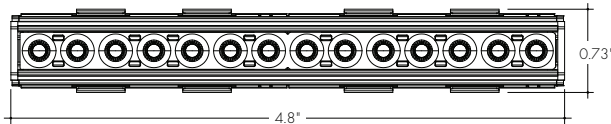

Directional Module Features

- Flawless beam quality from a unique micro-linear form factor
- Narrow 15° TIR native beam is aimable +/- 30°
- Snap-in module allows for simple setup and reconfiguration of track system
- Rotate module 180° to quickly change between track channel 1 and channel 2
- Wall Wash optic provides even illumination starting from the top of the wall to the bottom
- Wall Wash recommended spacing is 2ft from the wall and 2ft on-center
- Louvers available for 15°, 30°, and 60° beams
- Snap-on optics available to easily adjust beam angle in the field
- Available in three sizes and outputs, four CCTs
- L90 > 50k hours
- 24 VDC Class 2 power supply

Finish Options

Black Painted

White Painted

Profile Dimensions

5" Directional Module shown with Louver

Technical Information

TYPE				
OUTPUT OPTIONS (15° Optic)	5	5-WW	12	12-WW
Lumen Output (all channels full on)	442 lm	223 lm	1071 lm	471 lm
Power Consumption	5.4 W		13.5 W	
Efficacy (lm/W)	82 lm/W	41 lm/W	79 lm/W	35 lm/w
Center Beam Intensity (candela)	2663 cd	N/A	6918 cd	N/A

CCT	TM-30			
	CRI	R _f	R _g	R ₉
1800K	95	93	99	83
3500K	94	92	99	63

Ordering Code | Directional Module

MODEL	LENGTH	CCT	OUTPUT	OPTIC*	FINISH
SMD-Stenos Directional Module	5-4.8" 12-11.8"	18K35K-1800K - 3500K	DWSO-Dynamic White Standard	15-15° Optic LV15-15° Louver ^{1,2} LV30-30° Louver and Optic ² LV60-60° Louver and Optic ² WW-Wall Wash Optic ³ LU-15° Bullseye Louver ⁴ EL-15°x 45° Elliptical Lens ⁵	BK-Black WH-White