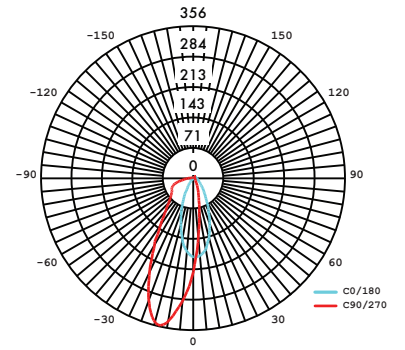

Finish Options

Black Painted

White Painted

Profile Dimensions

5" Directional Module shown with Louver

Technical Information

TYPE				
OUTPUT OPTIONS (15° Optic)	5	5-WW	12	12-WW
Lumen Output (all channels full on)	442 lm	223 lm	1071 lm	471 lm
Power Consumption	5.4 W		13.5 W	
Efficacy (lm/W)	82 lm/W	41 lm/W	79 lm/W	35 lm/w
Center Beam Intensity (candela)	2663 cd	N/A	6918 cd	N/A

SAC-LV15-5-BK/WH

SMD-5-30K-SO-LV30-BK/WH

SAC-LV30-5-BK/WH

SMD-5-30K-SO-LV60-BK/WH

SAC-LV60-5-BK/WH

Photometry

SMD-5-30K-SO-WW-BK

SAC-WW-5-BK

5" Wall Wash

SMD-5-30K-SO-EL-BK

SAC-EL-5-BK

5" Elliptical Lens

SMD-5-30K-SO-LU-BK

SAC-LU-5-BK

5" Bullseye Louver

TM-30-15-Data