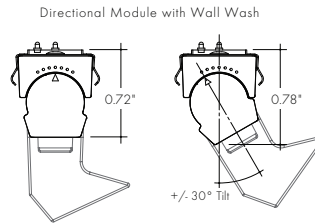

Directional Module Features

- Flawless beam quality from a unique micro-linear form factor
- Narrow 15° TIR native beam is aimable +/- 30°
- Snap-in module allows for simple setup and reconfiguration of track system
- Rotate module 180° to quickly change between track channel 1 and channel 2
- Wall Wash optic provides even illumination starting from the top of the wall to the bottom
- Wall Wash recommended spacing is 2ft from the wall and 2ft on-center
- Louvers available for 15°, 30°, and 60° beams
- Snap-on optics available to easily adjust beam angle in the field
- Available in three sizes and outputs, four CCTs
- L90 > 50k hours
- 24 VDC Class 2 power supply

Finish Options

Black Painted

White Painted

Profile Dimensions

5" Directional Module shown with Louver

Technical Information

TYPE				
OUTPUT OPTIONS (15° Optic)	5	5-WW	12	12-WW
Lumen Output (all channels full on)	442 lm	223 lm	1071 lm	471 lm
Power Consumption	5.4 W		13.5 W	
Efficacy (lm/W)	82 lm/W	41 lm/W	79 lm/W	35 lm/w
Center Beam Intensity (candela)	2663 cd	N/A	6918 cd	N/A

CCT	TM-30			
	CRI	R _f	R _g	R ₉
1800K	95	93	99	83
3500K	94	92	99	63

Ordering Code | Directional Module

MODEL	LENGTH	CCT	OUTPUT	OPTIC*	FINISH
SMD-Stenos Directional Module	5-4.8" 12-11.8"	18K35K-1800K - 3500K	DWSO-Dynamic White Standard	15-15° Optic LV15-15° Louver ^{1,2} LV30-30° Louver and Optic ² LV60-60° Louver and Optic ² WW-Wall Wash Optic ³ LU-15° Bullseye Louver ⁴ EL-15°x 45° Elliptical Lens ⁵	BK-Black WH-White