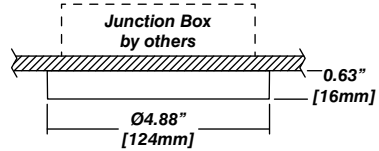

965 - Square Slim