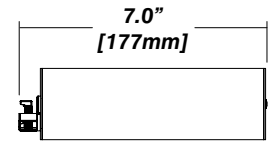

954 - Cylinder Driver Housing

- Supplied standard with every semi-recessed canopy
- Fits Standard, LCS or DIM drivers
- Extruded aluminum enclosure with strain relief to fixture
- Installed in ceiling beside canopy