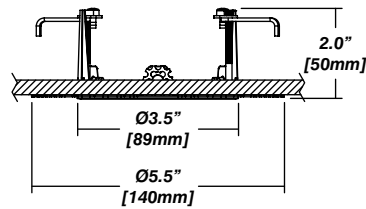

955F - Round Flangeless