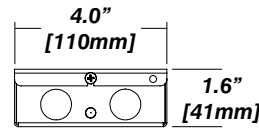

910 - Single Remote Driver Housing

- Fits Standard, LCS or DIM drivers
- Galvanized steel enclosure
- Installed in remote location

Dimensions

910 - Double Remote Driver Housing

- Fits all drivers
- Galvanized steel enclosure
- Installed in remote location