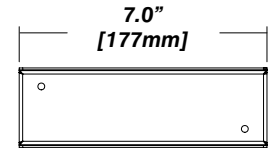

910 - Single Remote Driver Housing

- Fits Standard, LCS or DIM drivers
- Galvanized steel enclosure
- Installed in remote location

Dimensions

910 - Double Remote Driver Housing

- Fits all drivers
- Galvanized steel enclosure
- Installed in remote location