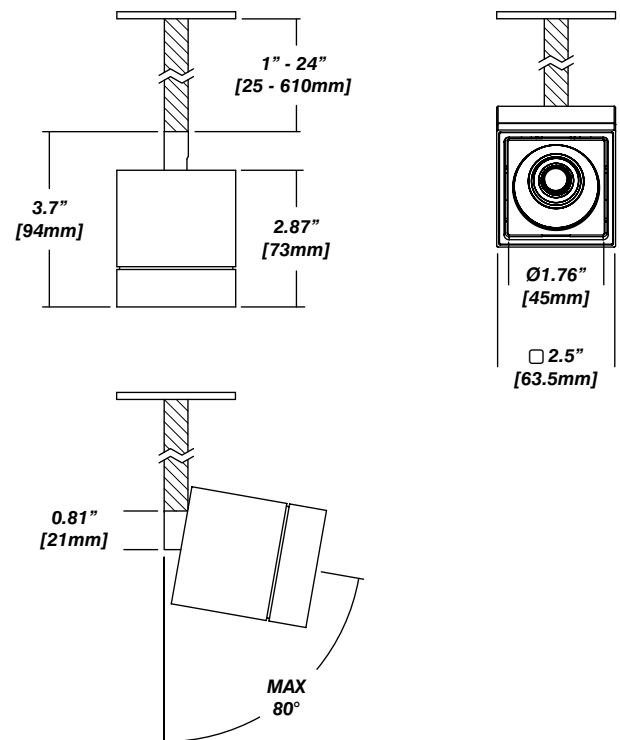

Dimensions