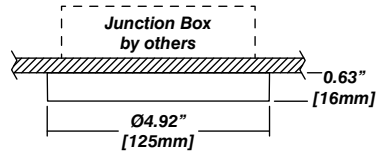

Canopy

955 - Round Slim