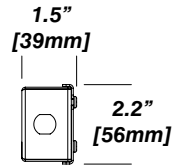

910 - Single Remote Driver Housing

- Fits Standard, LCS or DIM drivers
- Galvanized steel enclosure
- Installed in remote location

Dimensions

910 - Double Remote Driver Housing

- Fits all drivers
- Galvanized steel enclosure
- Installed in remote location