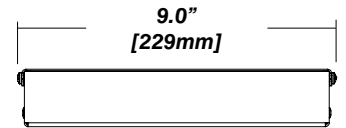

910 - Single Remote Driver Housing

- Fits Standard, LCS or DIM drivers
- Galvanized steel enclosure
- Installed in remote location

Dimensions

910 - Double Remote Driver Housing

- Fits all drivers
- Galvanized steel enclosure
- Installed in remote location