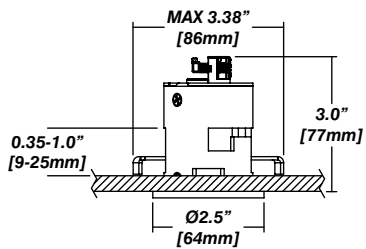

954 - Semi-Recessed + Cylinder Driver Housing