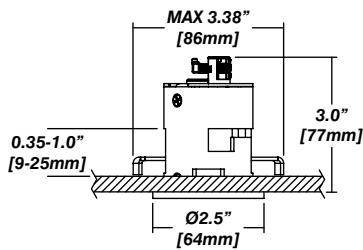

954 - Semi-Recessed + Cylinder Driver Housing