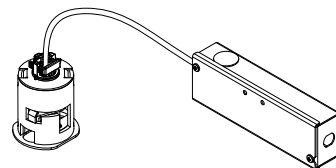

954 - Cylinder Driver Housing

- Supplied standard with every semi-recessed canopy
- Fits Standard, LCS or DIM drivers
- Extruded aluminum enclosure with strain relief to fixture
- Installed in ceiling beside canopy

954 Driver Layouts

954 with Cylinder Driver Housing

- Installed in ceiling beside canopy
- Driver mounted inside cylinder
- Dimming control wired from Cylinder Driver Housing

954 with Cylinder Driver Housing

+ 910 Single Driver Housing

- Driver remotely mounted inside 910 housing
- Fed directly to 954 cylinder for DC connections (wire and strain reliefs supplied by others)

954 with Cylinder Driver Housing

+ 910 Double Driver Housing