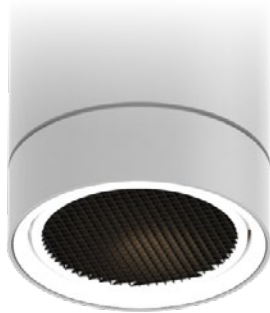

LETO 11 Mini P UD

DIRECT/INDIRECT PENDANT LED

LETO 11 Mini P UD - Direct/Indirect Pendant LED Light. Leto 11 Mini UD's unique design and small profile gives it the utility of a powerful downlight with the aesthetic quality of accent uplight.

8 - Body Color	9 - Baffle Color	1 - Canopy Style	2 - Canopy Color	3 - Suspension Type
<i>Standard Premium</i> 01 · White 52 · Mocha 02 · Black 53 · Charcoal 08 · Silver 54 · Cerulean 55 · Firebrick BZ · Bronze WN · Warm Nickel AB · Aged Brass XX · RAL	<i>Standard Premium</i> 01 · White 52 · Mocha 02 · Black 53 · Charcoal 08 · Silver 54 · Cerulean 55 · Firebrick BZ · Bronze WN · Warm Nickel AB · Aged Brass XX · RAL	955 · Round Slim ^{*5} 965 · Square Slim ^{*5} 955F · Round Flangeless ^{*5} 954 · Round Semi-Recessed	<i>Standard Premium</i> 01 · White 52 · Mocha 02 · Black 53 · Charcoal 08 · Silver 54 · Cerulean 55 · Firebrick BZ · Bronze WN · Warm Nickel AB · Aged Brass XX · RAL	05 · 2 Powered Aircraft <i>6' cable included. Contact SENSO for custom length</i>

Dimensions

LETO 11 Mini P UD

DIRECT/INDIRECT PENDANT LED

Accessories

Diffusing Film

Honeycomb

Standard Finishes

01 - White

02 - Black

08 - Silver

Premium Finishes

55 - Mocha

56 - Charcoal

57 - Cerulean

58 - Firebrick

BZ - Bronze