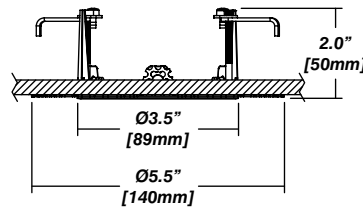

WN - Warm Nickel

AB - Aged Brass

Canopy

955 - Round Slim

955F - Round Flangeless

954 - Semi-Recessed + Cylinder Driver Housing

LETO 11 Mini P UD

DIRECT/INDIRECT PENDANT LED