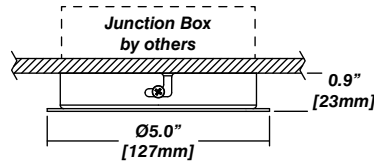

Canopy

955 - Round Slim