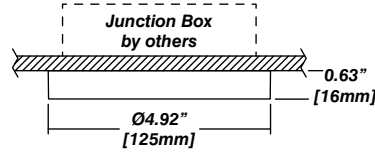

Canopy

955 - Round Slim