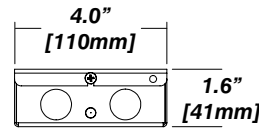

- Fits Standard, LCS or DIM drivers
- Galvanized steel enclosure
- Installed in remote location

Dimensions

910 - Double Remote Driver Housing

- Fits all drivers
- Galvanized steel enclosure
- Installed in remote location