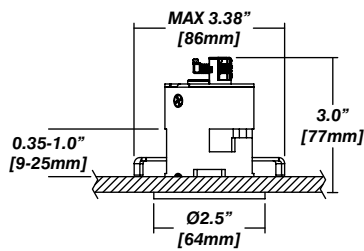

954 - Semi-Recessed + Cylinder Driver Housing