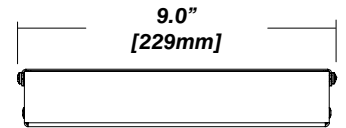

- Fits Standard, LCS or DIM drivers
- Galvanized steel enclosure
- Installed in remote location

Dimensions

910 - Double Remote Driver Housing

- Fits all drivers
- Galvanized steel enclosure
- Installed in remote location