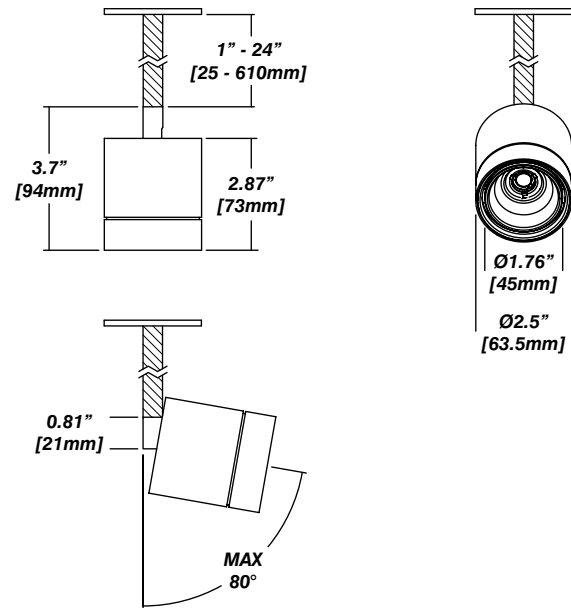

Dimensions