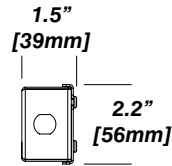

- Fits Standard, LCS or DIM drivers
- Galvanized steel enclosure
- Installed in remote location

Dimensions

910 - Double Remote Driver Housing

- Fits all drivers
- Galvanized steel enclosure
- Installed in remote location