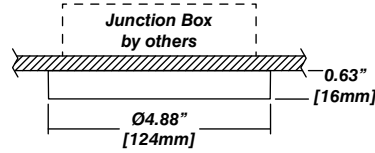

965 - Square Slim