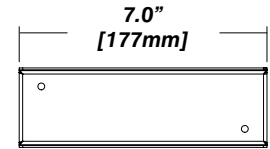

- Fits Standard, LCS or DIM drivers
- Galvanized steel enclosure
- Installed in remote location

Dimensions

910 - Double Remote Driver Housing

- Fits all drivers
- Galvanized steel enclosure
- Installed in remote location