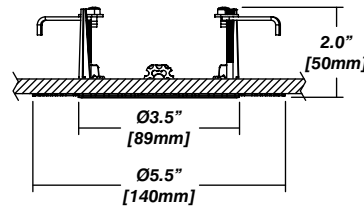

955F - Round Flangeless