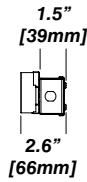

Honeycomb Mesh

ENYO 3 D

RECESSED LED DOWNLIGHT

Housing Options

Standard Senso Housing - 910

Dimension

Included

Unless specified otherwise, this is provided as standard

- Driver with enclosure**
 - Galvanized steel enclosure
- Installation**
 - Laying on top of ceiling
 - Remote from fixture

New Construction - 915

Dimension

Included

- Plaster Frame**
 - Galvanized steel construction with cut-out
- Bar hanger**
 - Length: from 14-3/16" to 26"
- Outlet Box**
 - Outlet Box Included