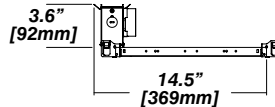

- Driver with enclosure**
 - Galvanized steel enclosure
- Installation**
 - Laying on top of ceiling
 - Remote from fixture

New Construction - 915

Dimension

Included

- Plaster Frame**
 - Galvanized steel construction with cut-out
- Bar hanger**
 - Length: from 14-3/16" to 26"
- Outlet Box**
 - Outlet Box Included