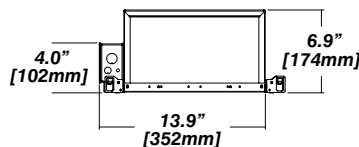

- Driver with enclosure**
 - Galvanized steel enclosure
- Installation**
 - Laying on top of ceiling
 - Remote from fixture

New Construction - 915

Dimension

Included

- Plaster Frame**
 - Galvanized steel construction with cut-out
- Bar hanger**
 - Length: from 14-3/16" to 26"
- Outlet Box**
 - Outlet Box Included

IC Housing - 920

Dimension

Included

- IC Housing**
 - Galvanized steel construction
 - Airtight
 - Includes gasketed junction box
- Plaster Frame**
 - Galvanized steel construction
- Bar hanger**
 - Length: from 14-3/16" to 26"