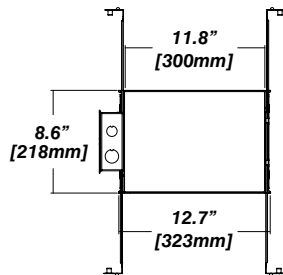

- Driver with enclosure**
 - Galvanized steel enclosure
- Installation**
 - Laying on top of ceiling
 - Remote from fixture

New Construction - 915

Dimension

Included

- Plaster Frame**
 - Galvanized steel construction with cut-out
- Bar hanger**
 - Length: from 14-3/16" to 26"
- Outlet Box**
 - Outlet Box Included

IC Housing - 920

Dimension

Included

- IC Housing**
 - Galvanized steel construction
 - Airtight
 - Includes gasketed junction box
- Plaster Frame**
 - Galvanized steel construction
- Bar hanger**
 - Length: from 14-3/16" to 26"