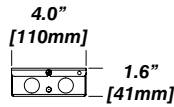

ENYO 3 D

RECESSED LED DOWNLIGHT

Housing Options

Standard Senso Housing - 910

Dimension

Included

Unless specified otherwise, this is provided as standard

- **Driver with enclosure**
  - Galvanized steel enclosure
- **Installation**
  - Laying on top of ceiling
  - Remote from fixture

New Construction - 915

Dimension

Included

- **Plaster Frame**
  - Galvanized steel construction with cut-out
- **Bar hanger**
  - Length: from 14-3/16" to 26"
- **Outlet Box**
  - Outlet Box Included

IC Housing - 920

Dimension

Included

- **IC Housing**
  - Galvanized steel construction
  - Airtight
  - Includes gasketed junction box
- **Plaster Frame**
  - Galvanized steel construction
- **Bar hanger**
  - Length: from 14-3/16" to 26"

Note: use only with LED modules up to 1500lm