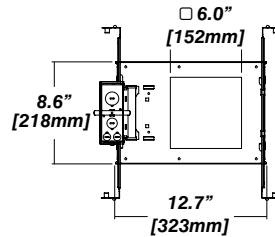

- Driver with enclosure**
 - Galvanized steel enclosure
- Installation**
 - Laying on top of ceiling
 - Remote from fixture

New Construction - 915

Dimension

Included

- Plaster Frame**
 - Galvanized steel construction with cut-out
- Bar hanger**
 - Length: from 14-3/16" to 26"
- Outlet Box**
 - Outlet Box Included

IC Housing - 920

Dimension

Included

- IC Housing**
 - Galvanized steel construction
 - Airtight
 - Includes gasketed junction box
- Plaster Frame**
 - Galvanized steel construction
- Bar hanger**
 - Length: from 14-3/16" to 26"