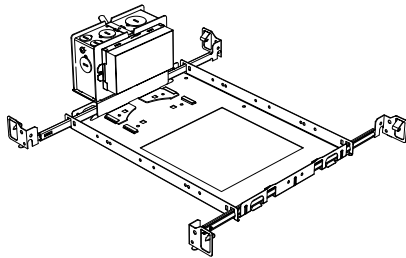

Honeycomb Mesh

ENYO 3 D

RECESSED LED DOWNLIGHT

Housing Options

Standard Senso Housing - 910

Dimension

Included

Unless specified otherwise, this is provided as standard

- Driver with enclosure**
 - Galvanized steel enclosure
- Installation**
 - Laying on top of ceiling
 - Remote from fixture

New Construction - 915

Dimension

Included

- Plaster Frame**
 - Galvanized steel construction with cut-out
- Bar hanger**
 - Length: from 14-3/16" to 26"
- Outlet Box**
 - Outlet Box Included