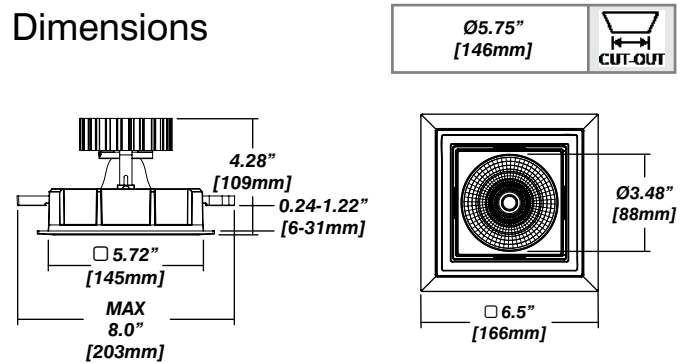

ENYO 3 D

RECESSED LED DOWNLIGHT

LED Module Performance

- **Output:** up to 3000lm
- **High Efficacy:** up to 113 lumen/Watt
- **Color Options (CCT):** 2500K, 2700K, 3000K, 3500K, 4000K or 6500K
- **Color Consistency:** Range within a 3-MacAdam Ellipse
- **Color rendering (CRI):** 93+ CRI & 50+ R9 Value

Driver and Power Consumption

- **Dimming:** 1% dimming standard with 0.1% option
- **Ripple:** Industry leading Low ripple
- **Efficiency:** Power Factor >0.9
  Efficiency over 85%
  Class 2 output for safety
- **Installation:** Small Footprint allows retrofit installations

Lumen Option	1000lm	1500lm	2000lm	3000lm
Fixture Wattage	9.1W	14W	19.8W	13.8W
Delivered Lumen	1018lm	1513lm	2065lm	2826lm

Installation

- For new and retrofit installations
- Simple connection between fixture and driver via quick connect

Construction / Finish

- High quality, scratch resistant powder coated finish in standard, premium or custom colors
- Cast Aluminum Trim
- Rated for damp locations
- Made in Canada

Dimensions