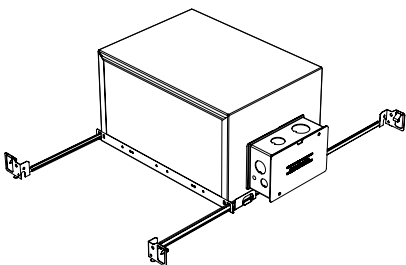

- Driver with enclosure**
 - Galvanized steel enclosure
- Installation**
 - Laying on top of ceiling
 - Remote from fixture

New Construction - 915

Dimension

Included

- Plaster Frame**
 - Galvanized steel construction with cut-out
- Bar hanger**
 - Length: from 14-3/16" to 26"
- Outlet Box**
 - Outlet Box Included

IC Housing - 920

Dimension

Included

- IC Housing**
 - Galvanized steel construction
 - Airtight
 - Includes gasketed junction box
- Plaster Frame**
 - Galvanized steel construction
- Bar hanger**
 - Length: from 14-3/16" to 26"