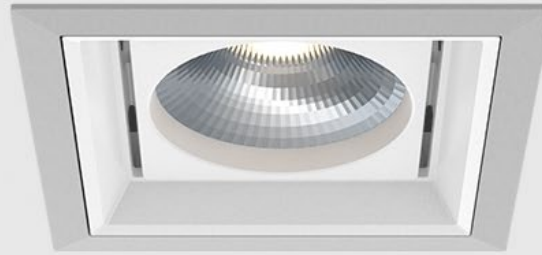

ENYO 3 D

RECESSED LED DOWNLIGHT

ENYO 3 D - Recessed Fixed LED Downlight. Enyo 3 features SENSO-designed reflectors and a wide range of color temperatures in a high performance yet efficient and compact package. As part of the Enyo family of downlights, it's easy to get a cohesive design regardless of fixture size or style.