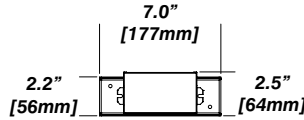

Honeycomb Mesh

ENYO 3 D

RECESSED LED DOWNLIGHT

Housing Options

Standard Senso Housing - 910

Dimension

Included

Unless specified otherwise, this is provided as standard

- Driver with enclosure**
 - Galvanized steel enclosure
- Installation**
 - Laying on top of ceiling
 - Remote from fixture

New Construction - 915

Dimension

Included

- Plaster Frame**
 - Galvanized steel construction with cut-out
- Bar hanger**
 - Length: from 14-3/16" to 26"
- Outlet Box**
 - Outlet Box Included