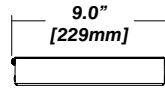

Honeycomb Mesh

ENYO 3 D

RECESSED LED DOWNLIGHT

Housing Options

Standard Senso Housing - 910

Dimension

Included

Unless specified otherwise, this is provided as standard