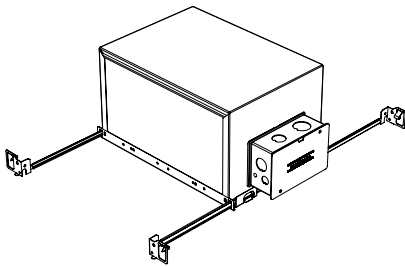

Installation

- For new and retrofit installations
- Simple connection between fixture and driver via quick connect
- Easy installation with spring loaded tabs
- 18° tilt angle

Construction / Finish

- Satin powder coated finish
- Custom finishes are available
- Cast Aluminum Trim
- Made in Canada

Dimension

ARTEMIS 2 w Wet

WET RATED RECESSED WALL WASHING LED DOWNLIGHT

Housing Options

New Construction - 915

Dimension

Included

- Plaster Frame** • Galvanized steel construction with cut-out
- Bar hanger** • Length: from 14-3/16" to 26"
- Outlet Box** • Outlet Box Included

IC Housing - 920

Dimension

Included

- IC Housing** • Galvanized steel construction
- Airtight
- Includes gasketed junction box
- Plaster Frame** • Galvanized steel construction
- Bar hanger** • Length: from 14-3/16" to 26"