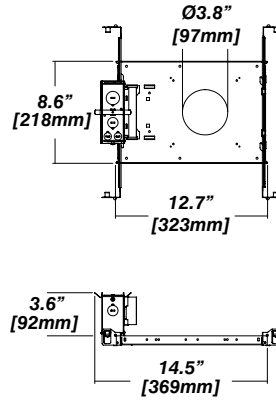

Dimension

ARTEMIS 2 w Wet

WET RATED RECESSED WALL WASHING LED DOWNLIGHT

Housing Options

New Construction - 915

Dimension

Included

- Plaster Frame** • Galvanized steel construction with cut-out
- Bar hanger** • Length: from 14-3/16" to 26"
- Outlet Box** • Outlet Box Included

IC Housing - 920

Dimension

Included

- IC Housing** • Galvanized steel construction
- Airtight
- Includes gasketed junction box
- Plaster Frame** • Galvanized steel construction
- Bar hanger** • Length: from 14-3/16" to 26"