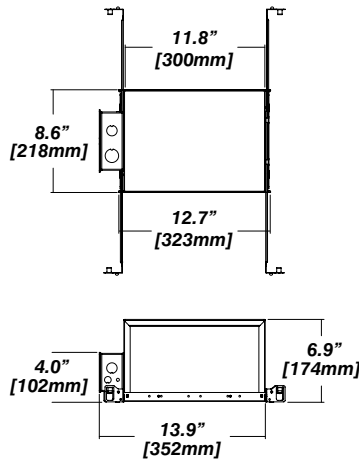

Dimension

ARTEMIS 2 w Wet

WET RATED RECESSED WALL WASHING LED DOWNLIGHT

Housing Options

New Construction - 915

Dimension

Included

- Plaster Frame** • Galvanized steel construction with cut-out
- Bar hanger** • Length: from 14-3/16" to 26"
- Outlet Box** • Outlet Box Included

IC Housing - 920

Dimension

Included

- IC Housing** • Galvanized steel construction
- Airtight
- Includes gasketed junction box
- Plaster Frame** • Galvanized steel construction
- Bar hanger** • Length: from 14-3/16" to 26"