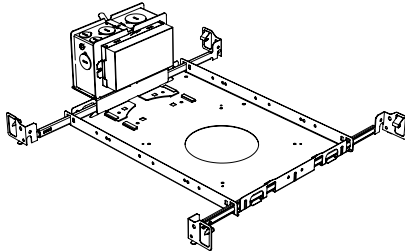

Installation

- For new and retrofit installations
- Simple connection between fixture and driver via quick connect
- Easy installation with spring loaded tabs
- 18° tilt angle

Construction / Finish

- Satin powder coated finish
- Custom finishes are available
- Cast Aluminum Trim
- Made in Canada

Dimension

ARTEMIS 2 w Wet

WET RATED RECESSED WALL WASHING LED DOWNLIGHT

Housing Options

New Construction - 915

Dimension

Included

- Plaster Frame** • Galvanized steel construction with cut-out
- Bar hanger** • Length: from 14-3/16" to 26"
- Outlet Box** • Outlet Box Included

IC Housing - 920

Dimension

Included

- IC Housing** • Galvanized steel construction
- Airtight
- Includes gasketed junction box
- Plaster Frame** • Galvanized steel construction
- Bar hanger** • Length: from 14-3/16" to 26"