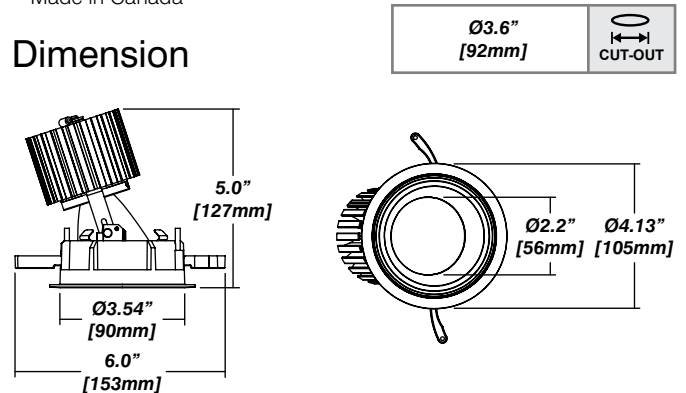

ARTEMIS 2 w Wet

WET RATED RECESSED WALL WASHING LED DOWNLIGHT

Light Engine

- **Output:** up to 2000lm
- **High Efficacy:** up to 150 lumen/Watt
- **Color Options (CCT):** 2500K, 2700K, 3000K, 3500K, 4000K or 6500K
- **Color Consistency:** Range within a 3-MacAdam Ellipse
- **Color rendering (CRI):** 90 CRI & 50+ R9 Value

Driver

- **Dimming:** 1% dimming standard with 0.1% option
- **Ripple:** Industry leading Low ripple
- **Efficiency:** Power Factor >0.9
  Efficiency over 85%
  Class 2 output for safety
- **Installation:** Small Footprint allows retrofit installations

Installation

- For new and retrofit installations
- Simple connection between fixture and driver via quick connect
- Easy installation with spring loaded tabs
- 18° tilt angle

Construction / Finish

- Satin powder coated finish
- Custom finishes are available
- Cast Aluminum Trim
- Made in Canada

Dimension