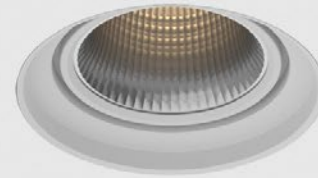

# ARTEMIS 2 CT

RECESSED COLOR TUNE DOWNLIGHT

**Artemis 2 CT - Recessed Color Tuning Downlight.** Artemis 2 CT features SENSO-designed reflectors and our Color Tuning for comfortable color tuning in an efficient lighting package. As part of the Artemis family of downlights, it's easy to get a cohesive design regardless of fixture size or style.

## Ordering Code

Fixture	<input type="text"/>	<input type="text"/>	<input type="text"/>	<input type="text"/>	<input type="text"/>	<input type="text"/>	<input type="text"/>	<input type="text"/>	<input type="text"/>
	1	2	3	4	5	6	7	8	9
Driver	<input type="text"/>	<input type="text"/>	--	<input type="text"/>	<input type="text"/>	--	--	--	
	1	2	3	4	5	6	7	8	