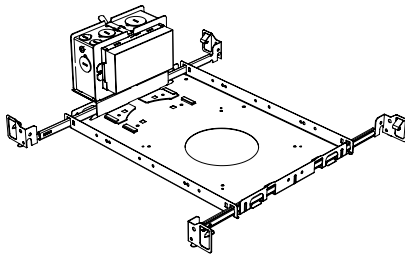

Housing Options

Standard Senso Housing - 910

Dimension

Included

Unless specified otherwise, this is provided as standard

- Driver with enclosure**
- Galvanized steel enclosure
- Installation**
- Laying on top of ceiling
 - Remote from fixture
 - Hanger bar and mount included

New Construction - 915

Dimension

Included

- Plaster Frame**
- Galvanized steel construction with cut-out
- Bar hanger**
- Length: from 14-3/16" to 26"
- Outlet Box**
- Outlet Box Included

IC Housing - 920

Dimension

Included

- IC Housing**
- Galvanized steel construction
 - Airtight
 - Includes gasketed junction box
- Plaster Frame**
- Galvanized steel construction
- Bar hanger**
- Length: from 14-3/16" to 26"