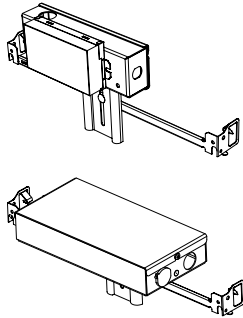

Lumen Option	700lm	1000lm	1500lm	2000lm
Fixture Wattage	7.4W	10.6W	16.6W	25.2W
Delivered Lumen	714lm	944lm	1465lm	2160lm

Installation

- For new and retrofit installations
- Simple connection between fixture and driver via quick connect
- Easy installation with spring loaded tabs
- 18° tilt angle

Housing Options

Standard Senso Housing - 910

Dimension

Included

Unless specified otherwise, this is provided as standard

- Driver with enclosure**
- Galvanized steel enclosure
- Installation**
- Laying on top of ceiling
 - Remote from fixture
 - Hanger bar and mount included

New Construction - 915

Dimension

Included

- Plaster Frame**
- Galvanized steel construction with cut-out
- Bar hanger**
- Length: from 14-3/16" to 26"
- Outlet Box**
- Outlet Box Included

IC Housing - 920