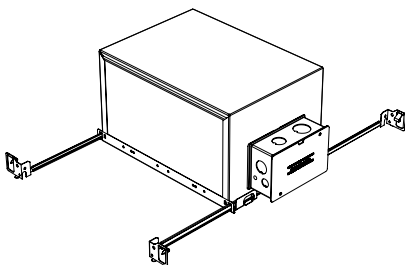

Housing Options

Standard Senso Housing - 910

Dimension

Included

Unless specified otherwise, this is provided as standard

- Driver with enclosure**
- Galvanized steel enclosure
- Installation**
- Laying on top of ceiling
 - Remote from fixture
 - Hanger bar and mount included

New Construction - 915

Dimension

Included

- Plaster Frame**
- Galvanized steel construction with cut-out
- Bar hanger**
- Length: from 14-3/16" to 26"
- Outlet Box**
- Outlet Box Included

IC Housing - 920

Dimension

Included

- IC Housing**
- Galvanized steel construction
 - Airtight
 - Includes gasketed junction box
- Plaster Frame**
- Galvanized steel construction
- Bar hanger**
- Length: from 14-3/16" to 26"