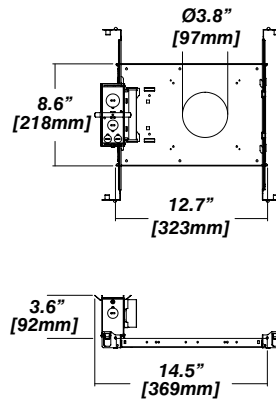

Housing Options

Standard Senso Housing - 910

Dimension

Included

Unless specified otherwise, this is provided as standard

- Driver with enclosure**
- Galvanized steel enclosure
- Installation**
- Laying on top of ceiling
 - Remote from fixture
 - Hanger bar and mount included

New Construction - 915

Dimension

Included

- Plaster Frame**
- Galvanized steel construction with cut-out
- Bar hanger**
- Length: from 14-3/16" to 26"
- Outlet Box**
- Outlet Box Included

IC Housing - 920

Dimension

Included

- IC Housing**
- Galvanized steel construction
 - Airtight
 - Includes gasketed junction box
- Plaster Frame**
- Galvanized steel construction
- Bar hanger**
- Length: from 14-3/16" to 26"