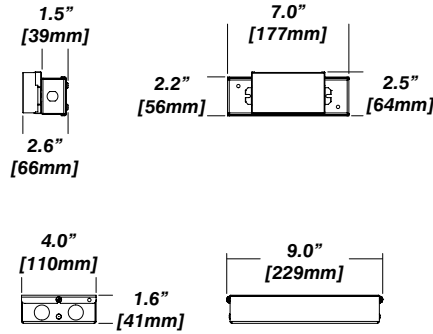

Housing Options

Standard Senso Housing - 910

Dimension

Included

Unless specified otherwise, this is provided as standard

- Driver with enclosure**
- Galvanized steel enclosure
- Installation**
- Laying on top of ceiling
 - Remote from fixture
 - Hanger bar and mount included

New Construction - 915

Dimension

Included

- Plaster Frame**
- Galvanized steel construction with cut-out
- Bar hanger**
- Length: from 14-3/16" to 26"
- Outlet Box**
- Outlet Box Included

IC Housing - 920