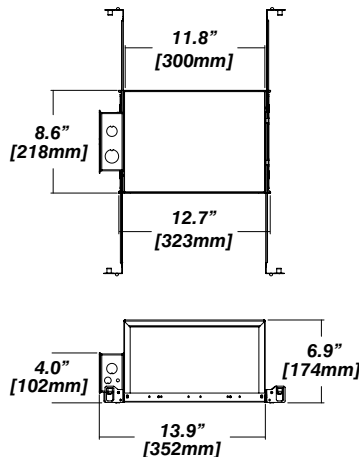

Housing Options

Standard Senso Housing - 910

Dimension

Included

Unless specified otherwise, this is provided as standard

- Driver with enclosure**
- Galvanized steel enclosure
- Installation**
- Laying on top of ceiling
 - Remote from fixture
 - Hanger bar and mount included

New Construction - 915

Dimension

Included

- Plaster Frame**
- Galvanized steel construction with cut-out
- Bar hanger**
- Length: from 14-3/16" to 26"
- Outlet Box**
- Outlet Box Included

IC Housing - 920

Dimension

Included

- IC Housing**
- Galvanized steel construction
 - Airtight
 - Includes gasketed junction box
- Plaster Frame**
- Galvanized steel construction
- Bar hanger**
- Length: from 14-3/16" to 26"