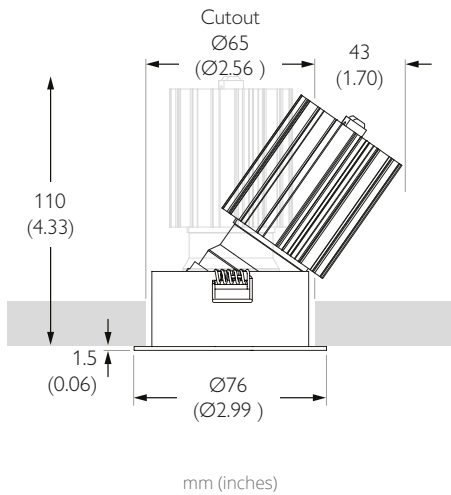

OPTICAL & STANDARDS

NOMINAL LUMENS 1200lm

DELIVERED LUMENS 912lm

COLOUR TEMPERATURE 2400K | 2700K | 3000K

ACCESSORY HOLDER Integral

ACCESSORIES Louver | Lenses 32mm

TM65 13.09kgCO2e

TM66 2.2

BEAM ANGLE 50°

CRI 92 TYP - 2400K | 98 TYP - 2700K/3000K

TM-30 RF: 95 RG: 101

WARRANTY 5 Years

LIFETIME L90B10 50,000hrs

STANDARDS

Photometry shown is for 3000K module. Please enquire for other CCT photometry.