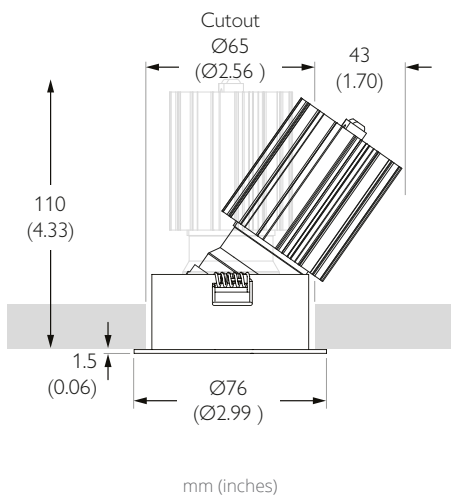

OPTICAL & STANDARDS

NOMINAL LUMENS 1200lm

DELIVERED LUMENS 1001lm

COLOUR TEMPERATURE 2400K | 2700K | 3000K

ACCESSORY HOLDER Integral

ACCESSORIES Louver | Lenses 32mm

TM65 13.09kgCO2e

TM66 2.2

BEAM ANGLE 25°

CRI 92 TYP - 2400K | 98 TYP - 2700K/3000K

TM-30 RF: 95 RG: 101

WARRANTY 5 Years

LIFETIME L90B10 50,000hrs

STANDARDS

Photometry shown is for 3000K module. Please enquire for other CCT photometry.