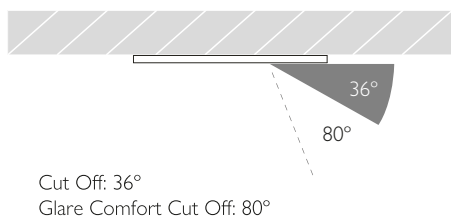

**TM66** 2.2

**BEAM ANGLE** 37°

**CRI** 92 TYP - 2400K | 98 TYP - 2700K/3000K

**TM-30** RF: 95 RG: 101

**WARRANTY** 5 Years

**LIFETIME** L90B10 50,000hrs

**STANDARDS**

Photometry shown is for 3000K module. Please enquire for other CCT photometry.