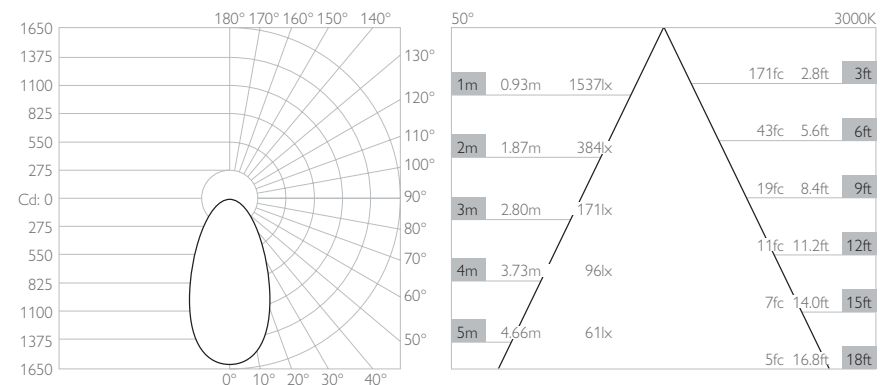

**TM66** 2.2

**BEAM ANGLE** 50°

**CRI** 92 TYP - 2400K | 98 TYP - 2700K/3000K

**TM-30** RF: 95 RG: 101

**WARRANTY** 5 Years

**LIFETIME** L90B10 50,000hrs

**STANDARDS**

Photometry shown is for 3000K module. Please enquire for other CCT photometry.