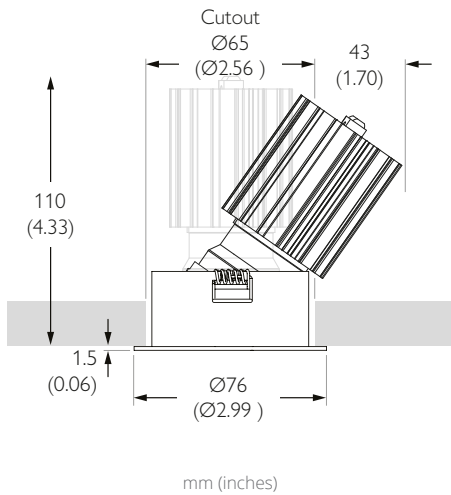

OPTICAL & STANDARDS

NOMINAL LUMENS 1200lm

DELIVERED LUMENS 997lm

COLOUR TEMPERATURE 2400K | 2700K | 3000K

ACCESSORY HOLDER Integral

ACCESSORIES Louver | Lenses 32mm

TM65 13.09kgCO2e

TM66 2.2

BEAM ANGLE 37°

CRI 92 TYP - 2400K | 98 TYP - 2700K/3000K

TM-30 RF: 95 RG: 101

WARRANTY 5 Years

LIFETIME L90B10 50,000hrs

STANDARDS

Photometry shown is for 3000K module. Please enquire for other CCT photometry.