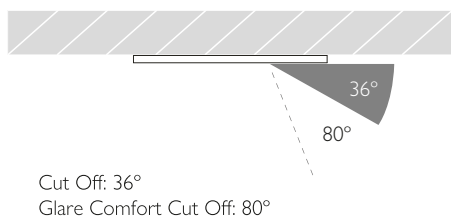

**TM66** 2.2

**BEAM ANGLE** 19°

**CRI** 92 TYP - 2400K | 98 TYP - 2700K/3000K

**TM-30** RF: 95 RG: 101

**WARRANTY** 5 Years

**LIFETIME** L90B10 50,000hrs

**STANDARDS**

Photometry shown is for 3000K module. Please enquire for other CCT photometry.