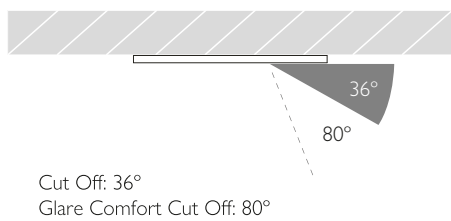

**TM66** 2.2

**BEAM ANGLE** 25°

**CRI** 92 TYP - 2400K | 98 TYP - 2700K/3000K

**TM-30** RF: 95 RG: 101

**WARRANTY** 5 Years

**LIFETIME** L90B10 50,000hrs

**STANDARDS**

Photometry shown is for 3000K module. Please enquire for other CCT photometry.