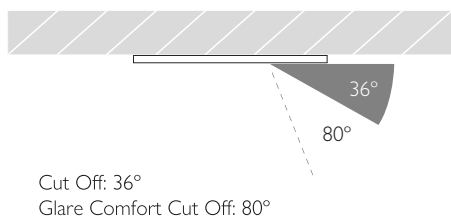

**TM66** 2.2

**BEAM ANGLE** 50°

**CRI** 92 TYP - 2400K | 98 TYP - 2700K/3000K

**TM-30** RF: 95 RG: 101

**WARRANTY** 5 Years

**LIFETIME** L90B10 50,000hrs

**STANDARDS**

Photometry shown is for 3000K module. Please enquire for other CCT photometry.