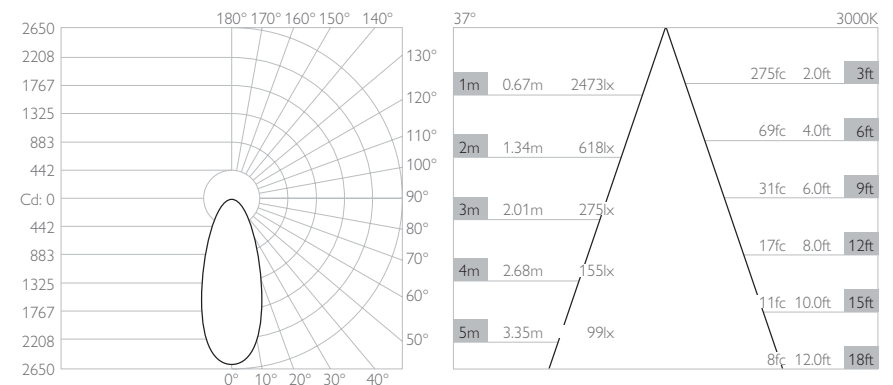

**TM66** 2.2

**BEAM ANGLE** 37°

**CRI** 92 TYP - 2400K | 98 TYP - 2700K/3000K

**TM-30** RF: 95 RG: 101

**WARRANTY** 5 Years

**LIFETIME** L90B10 50,000hrs

**STANDARDS**

Photometry shown is for 3000K module. Please enquire for other CCT photometry.