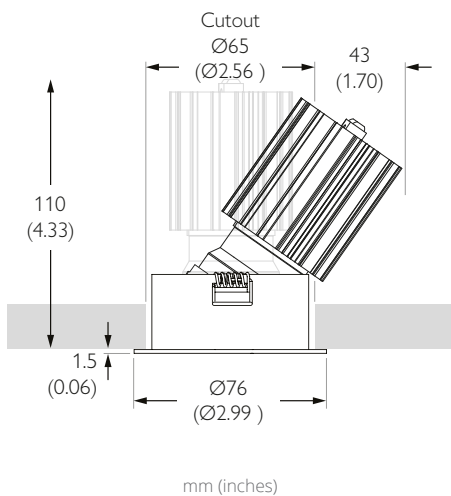

OPTICAL & STANDARDS

NOMINAL LUMENS 1200lm

DELIVERED LUMENS 887lm

COLOUR TEMPERATURE 2400K | 2700K | 3000K

ACCESSORY HOLDER Integral

ACCESSORIES Louver | Lenses 32mm

TM65 13.09kgCO2e

TM66 2.2

BEAM ANGLE 19°

CRI 92 TYP - 2400K | 98 TYP - 2700K/3000K

TM-30 RF: 95 RG: 101

WARRANTY 5 Years

LIFETIME L90B10 50,000hrs

STANDARDS

Photometry shown is for 3000K module. Please enquire for other CCT photometry.