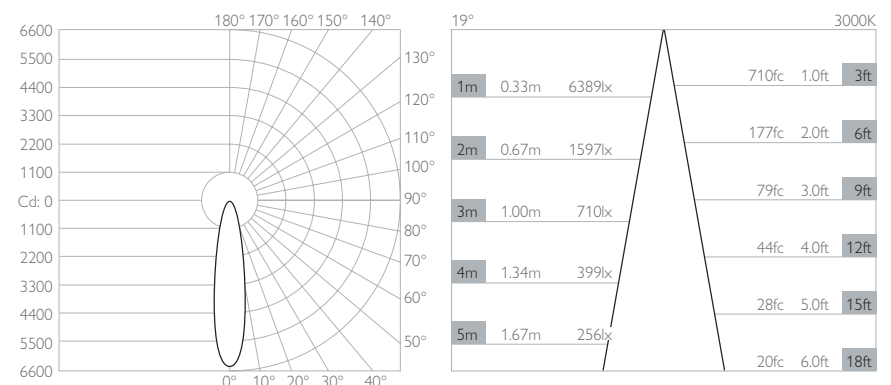

**TM66** 2.2

**BEAM ANGLE** 19°

**CRI** 92 TYP - 2400K | 98 TYP - 2700K/3000K

**TM-30** RF: 95 RG: 101

**WARRANTY** 5 Years

**LIFETIME** L90B10 50,000hrs

**STANDARDS**

Photometry shown is for 3000K module. Please enquire for other CCT photometry.