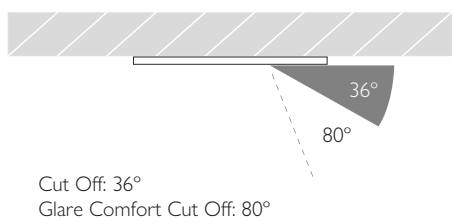

TRIM / BEZEL FINISH

White 9010	Black 9005	Brushed Aluminium	Rubbed Bronze*	Polished Brass*	Polished Chrome*

APERTURE FINISH	TRIM / BEZEL FINISH						
	White 9010	Black 9005	Brushed Aluminium	Rubbed Bronze*	Polished Brass*	Polished Chrome*	
	White 9010	RCD-631-WH-WH-XX9209	RCD-631-BK-WH-XX9209	RCD-631-AL-WH-XX9209	RCD-631-RB-WH-XX9209	RCD-631-PB-WH-XX9209	RCD-631-CH-WH-XX9209
Black 9005	RCD-631-WH-BK-XX9209	RCD-631-BK-BK-XX9209	RCD-631-AL-BK-XX9209	RCD-631-RB-BK-XX9209	RCD-631-PB-BK-XX9209	RCD-631-CH-BK-XX9209	
Matt Gold Painted	RCD-631-WH-SB-XX9209	RCD-631-BK-SB-XX9209	RCD-631-BK-AL-XX9209	RCD-631-RB-SB-XX9209	RCD-631-PB-SB-XX9209	RCD-631-CH-SB-XX9209	

*All premium & custom finishes are built & finished to order. These are subject to an extended lead time & MOQ

For 3000K Substitute XX with 30

For 2700K Substitute XX with 27