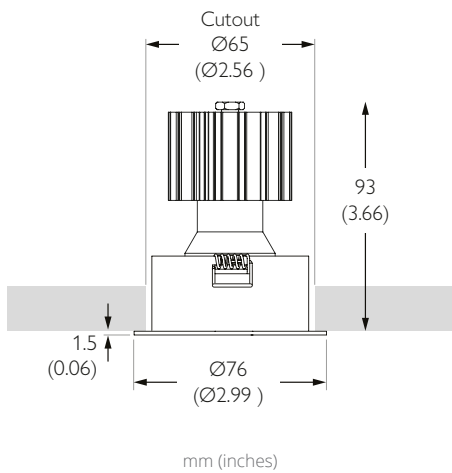

OPTICAL & STANDARDS

NOMINAL LUMENS 700lm	BEAM ANGLE 18°
DELIVERED LUMENS 643lm	CRI 92 TYP
COLOUR TEMPERATURE 2700K | 3000K	TM-30 RF: 90 RG: 99
ACCESSORY HOLDER Integral	WARRANTY 5 Years
ACCESSORIES Louver | Lenses 32mm	STANDARDS

Photometry shown is for 3000K module. Please enquire for other CCT photometry. L90 50,000 hours.