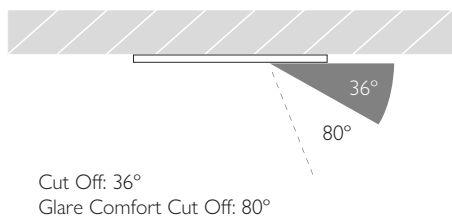

OPTICAL & STANDARDS

NOMINAL LUMENS 700lm	BEAM ANGLE 18°
DELIVERED LUMENS 643lm	CRI 92 TYP
COLOUR TEMPERATURE 2700K | 3000K	TM-30 RF: 90 RG: 99
ACCESSORY HOLDER Integral	WARRANTY 5 Years
ACCESSORIES Louver | Lenses 32mm	STANDARDS

Photometry shown is for 3000K module. Please enquire for other CCT photometry. L90 50,000 hours.