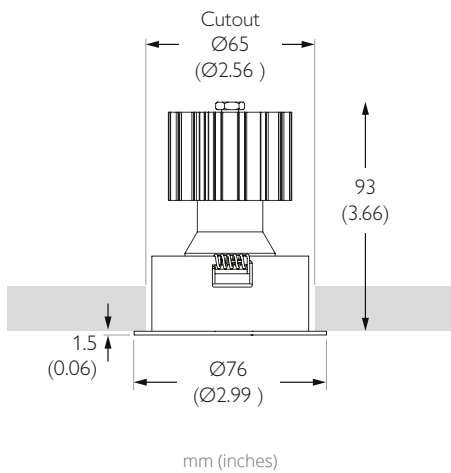

OPTICAL & STANDARDS

NOMINAL LUMENS 700lm	BEAM ANGLE 14°
DELIVERED LUMENS 650lm	CRI 92 TYP
COLOUR TEMPERATURE 2700K | 3000K	TM-30 RF: 90 RG: 99
ACCESSORY HOLDER Integral	WARRANTY 5 Years
ACCESSORIES Louver | Lenses 32mm	STANDARDS

Photometry shown is for 3000K module. Please enquire for other CCT photometry. L90 50,000 hours.