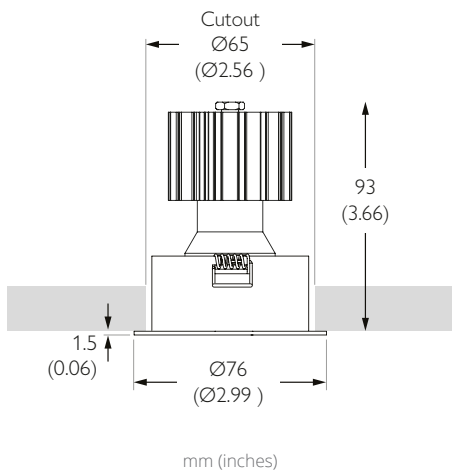

OPTICAL & STANDARDS

NOMINAL LUMENS 700lm	BEAM ANGLE 50°
DELIVERED LUMENS 546lm	CRI 92 TYP
COLOUR TEMPERATURE 2700K | 3000K	TM-30 RF: 90 RG: 99
ACCESSORY HOLDER Integral	WARRANTY 5 Years
ACCESSORIES Louver | Lenses 32mm	STANDARDS

Photometry shown is for 3000K module. Please enquire for other CCT photometry. L90 50,000 hours.