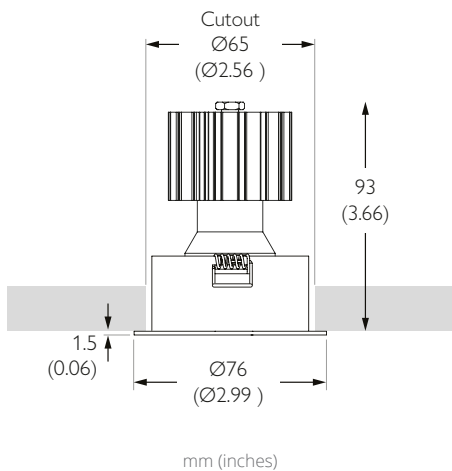

OPTICAL & STANDARDS

NOMINAL LUMENS 700lm	BEAM ANGLE 11°
DELIVERED LUMENS 661lm	CRI 92 TYP
COLOUR TEMPERATURE 2700K | 3000K	TM-30 RF: 90 RG: 99
ACCESSORY HOLDER Integral	WARRANTY 5 Years
ACCESSORIES Louver | Lenses 32mm	STANDARDS

Photometry shown is for 3000K module. Please enquire for other CCT photometry. L90 50,000 hours.