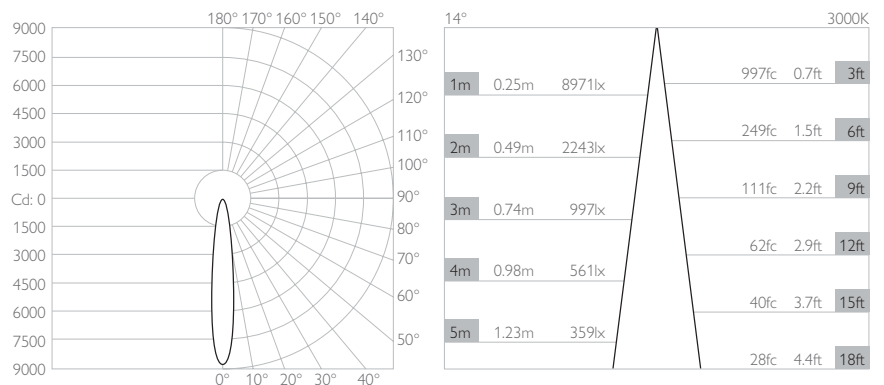

OPTICAL & STANDARDS

NOMINAL LUMENS 700lm	BEAM ANGLE 14°
DELIVERED LUMENS 650lm	CRI 92 TYP
COLOUR TEMPERATURE 2700K | 3000K	TM-30 RF: 90 RG: 99
ACCESSORY HOLDER Integral	WARRANTY 5 Years
ACCESSORIES Louver | Lenses 32mm	STANDARDS

Photometry shown is for 3000K module. Please enquire for other CCT photometry. L90 50,000 hours.