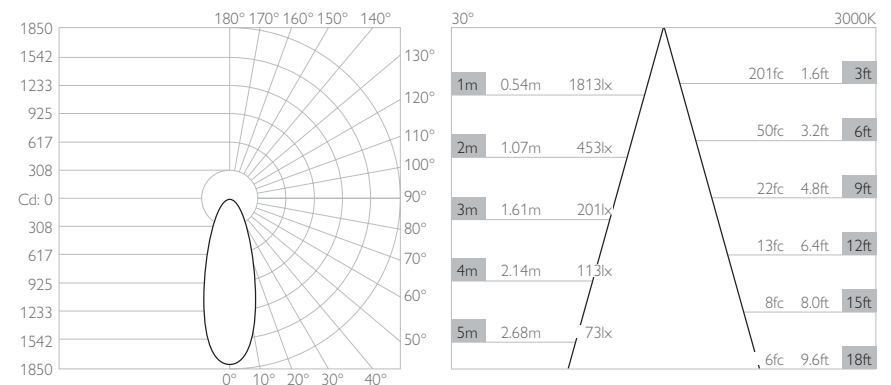

OPTICAL & STANDARDS

NOMINAL LUMENS 700lm	BEAM ANGLE 30°
DELIVERED LUMENS 555lm	CRI 92 TYP
COLOUR TEMPERATURE 2700K | 3000K	TM-30 RF: 90 RG: 99
ACCESSORY HOLDER Integral	WARRANTY 5 Years
ACCESSORIES Louver | Lenses 32mm	STANDARDS

Photometry shown is for 3000K module. Please enquire for other CCT photometry. L90 50,000 hours.