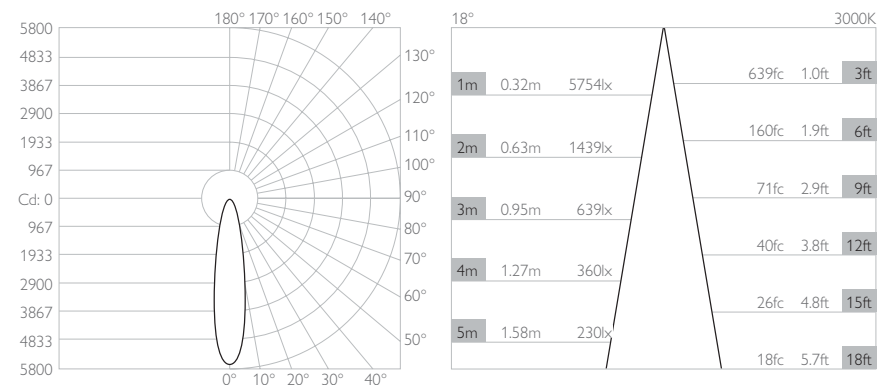

OPTICAL & STANDARDS

NOMINAL LUMENS 700lm	BEAM ANGLE 18°
DELIVERED LUMENS 643lm	CRI 92 TYP
COLOUR TEMPERATURE 2700K | 3000K	TM-30 RF: 90 RG: 99
ACCESSORY HOLDER Integral	WARRANTY 5 Years
ACCESSORIES Louver | Lenses 32mm	STANDARDS

Photometry shown is for 3000K module. Please enquire for other CCT photometry. L90 50,000 hours.