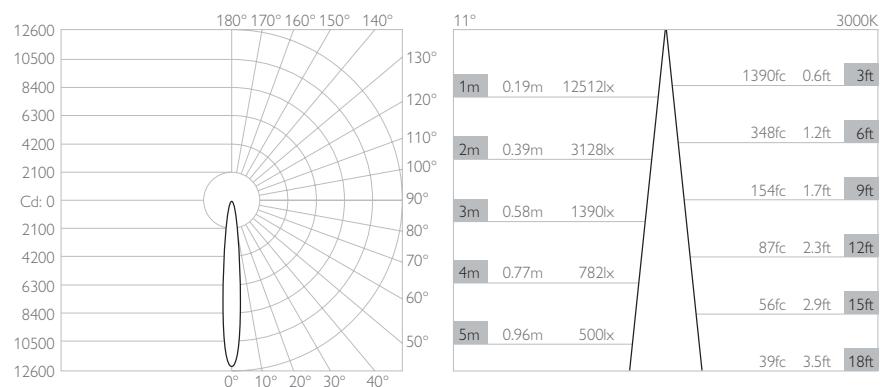

TRIM / BEZEL FINISH

White 9010	Black 9005	Brushed Aluminium	Rubbed Bronze*	Polished Brass*	Polished Chrome*

APERTURE FINISH	TRIM / BEZEL FINISH						
	White 9010	Black 9005	Brushed Aluminium	Rubbed Bronze*	Polished Brass*	Polished Chrome*	
	White 9010	RCD-631-WH-WH-XX9209	RCD-631-BK-WH-XX9209	RCD-631-AL-WH-XX9209	RCD-631-RB-WH-XX9209	RCD-631-PB-WH-XX9209	RCD-631-CH-WH-XX9209
Black 9005	RCD-631-WH-BK-XX9209	RCD-631-BK-BK-XX9209	RCD-631-AL-BK-XX9209	RCD-631-RB-BK-XX9209	RCD-631-PB-BK-XX9209	RCD-631-CH-BK-XX9209	
Matt Gold Painted	RCD-631-WH-SB-XX9209	RCD-631-BK-SB-XX9209	RCD-631-BK-AL-XX9209	RCD-631-RB-SB-XX9209	RCD-631-PB-SB-XX9209	RCD-631-CH-SB-XX9209	

*All premium & custom finishes are built & finished to order. These are subject to an extended lead time & MOQ

For 3000K Substitute XX with 30

For 2700K Substitute XX with 27