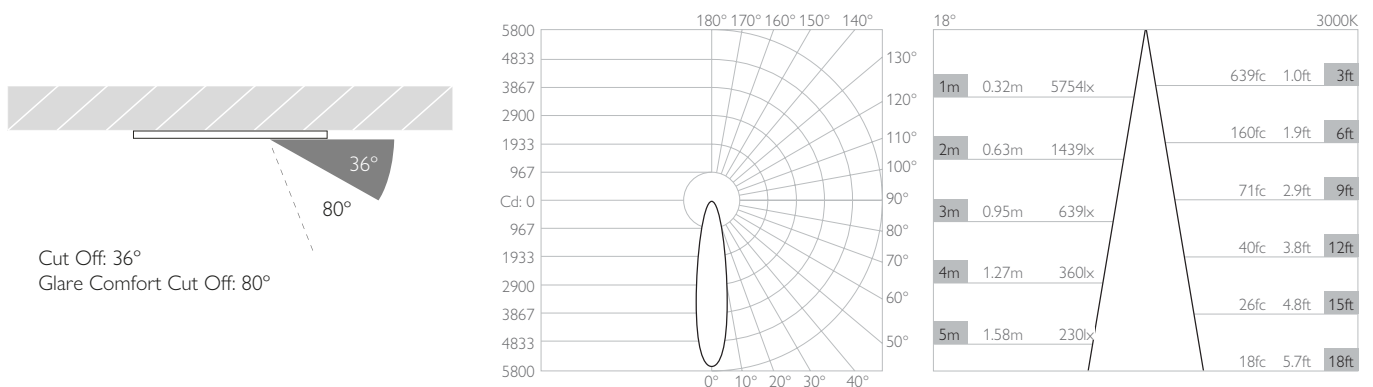

Photometry shown is for 3000K module. Please enquire for other CCT photometry. L90 50,000 hours.