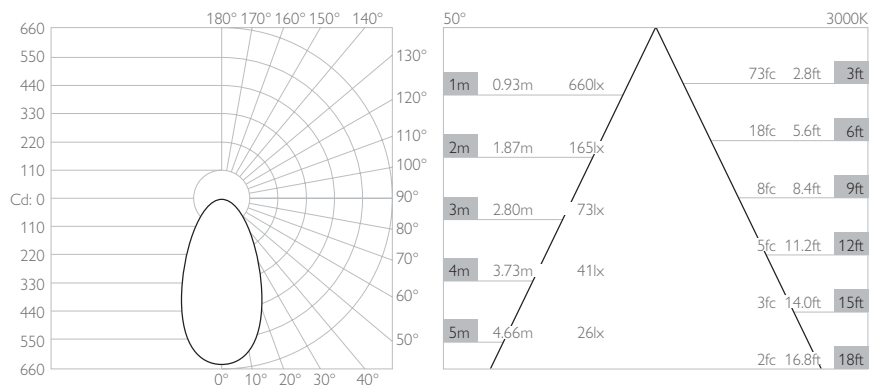

TRIM / BEZEL FINISH

White 9010	Black 9005	Brushed Aluminium	Rubbed Bronze*	Polished Brass*	Polished Chrome*

APERTURE FINISH	White 9010	RCD-633-WH-WH-XX9245	RCD-633-BK-WH-XX9245	RCD-633-AL-WH-XX9245	RCD-633-RB-WH-XX9245	RCD-633-PB-WH-XX9245	RCD-633-CH-WH-XX9245
	Black 9005	RCD-633-WH-BK-XX9245	RCD-633-BK-BK-XX9245	RCD-633-AL-BK-XX9245	RCD-633-RB-BK-XX9245	RCD-633-PB-BK-XX9245	RCD-633-CH-BK-XX9245
	Matt Gold Painted	RCD-633-WH-SB-XX9245	RCD-633-BK-SB-XX9245	RCD-633-AL-SB-XX9245	RCD-633-RB-SB-XX9245	RCD-633-PB-SB-XX9245	RCD-633-CH-SB-XX9245

*All premium & custom finishes are built & finished to order. These are subject to an extended lead time & MOQ

For 3000K Substitute XX with 30

For 2700K Substitute XX with 27