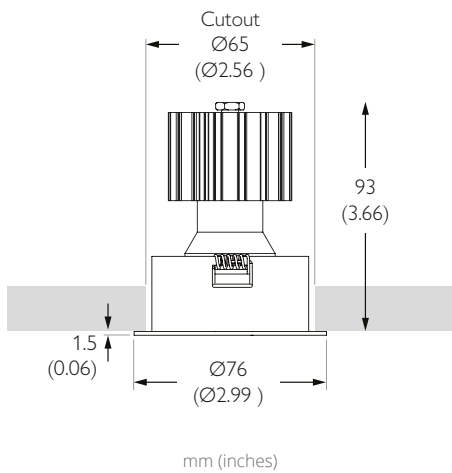

OPTICAL & STANDARDS

NOMINAL LUMENS 700lm	BEAM ANGLE 11°
DELIVERED LUMENS 661lm	CRI 92 TYP
COLOUR TEMPERATURE 2700K | 3000K	TM-30 RF: 90 RG: 99
ACCESSORY HOLDER Integral	WARRANTY 5 Years
ACCESSORIES Louver | Lenses 32mm	STANDARDS

Photometry shown is for 3000K module. Please enquire for other CCT photometry. L90 50,000 hours.