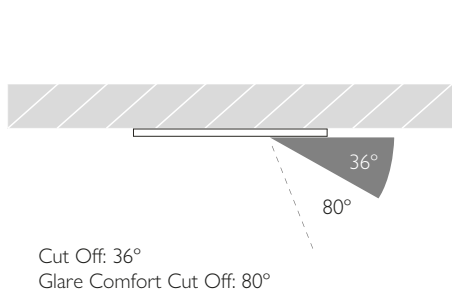

TRIM / BEZEL FINISH

White 9010	Black 9005	Brushed Aluminium	Rubbed Bronze*	Polished Brass*	Polished Chrome*

APERTURE FINISH	White 9010	RCD-633-WH-WH-XX9245	RCD-633-BK-WH-XX9245	RCD-633-AL-WH-XX9245	RCD-633-RB-WH-XX9245	RCD-633-PB-WH-XX9245	RCD-633-CH-WH-XX9245
	Black 9005	RCD-633-WH-BK-XX9245	RCD-633-BK-BK-XX9245	RCD-633-AL-BK-XX9245	RCD-633-RB-BK-XX9245	RCD-633-PB-BK-XX9245	RCD-633-CH-BK-XX9245
	Matt Gold Painted	RCD-633-WH-SB-XX9245	RCD-633-BK-SB-XX9245	RCD-633-AL-SB-XX9245	RCD-633-RB-SB-XX9245	RCD-633-PB-SB-XX9245	RCD-633-CH-SB-XX9245

*All premium & custom finishes are built & finished to order. These are subject to an extended lead time & MOQ

For 3000K Substitute XX with 30

For 2700K Substitute XX with 27