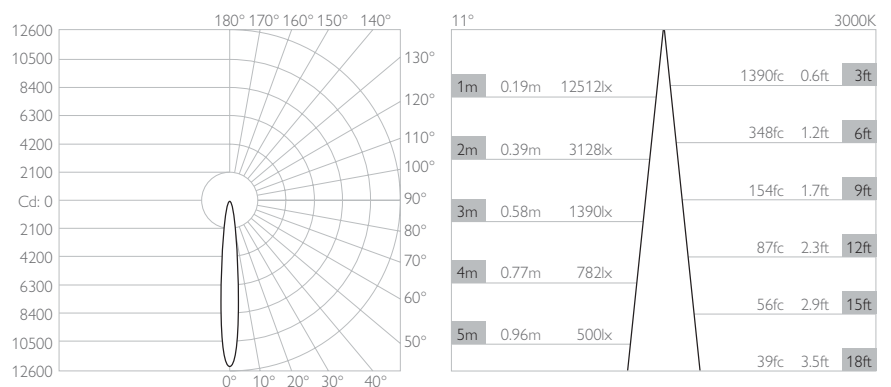

TRIM / BEZEL FINISH

White 9010	Black 9005	Brushed Aluminium	Rubbed Bronze*	Polished Brass*	Polished Chrome*

APERTURE FINISH	White 9010	RCD-633-WH-WH-XX9209	RCD-633-BK-WH-XX9209	RCD-633-AL-WH-XX9209	RCD-633-RB-WH-XX9209	RCD-633-PB-WH-XX9209	RCD-633-CH-WH-XX9209
	Black 9005	RCD-633-WH-BK-XX9209	RCD-633-BK-BK-XX9209	RCD-633-AL-BK-XX9209	RCD-633-RB-BK-XX9209	RCD-633-PB-BK-XX9209	RCD-633-CH-BK-XX9209
	Matt Gold Painted	RCD-633-WH-SB-XX9209	RCD-633-BK-SB-XX9209	RCD-633-BK-AL-XX9209	RCD-633-RB-SB-XX9209	RCD-633-PB-SB-XX9209	RCD-633-CH-SB-XX9209

*All premium & custom finishes are built & finished to order. These are subject to an extended lead time & MOQ

For 3000K Substitute XX with 30

For 2700K Substitute XX with 27