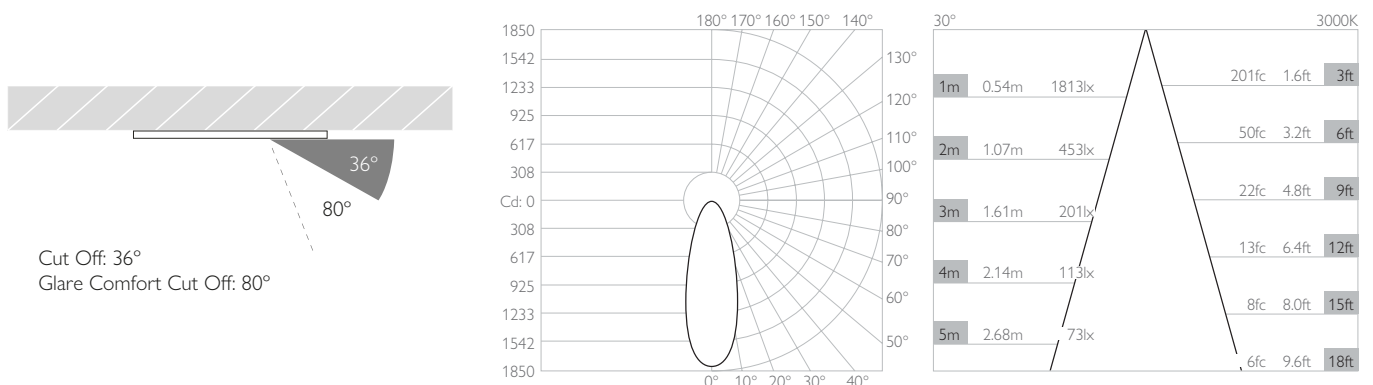

Photometry shown is for 3000K module. Please enquire for other CCT photometry. L90 50,000 hours.