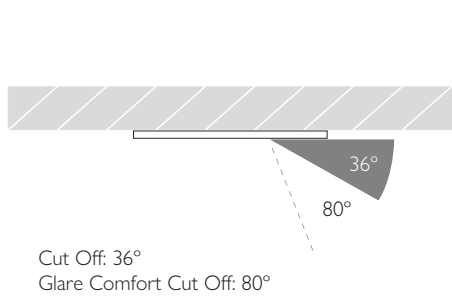

TRIM / BEZEL FINISH

White 9010	Black 9005	Brushed Aluminium	Rubbed Bronze*	Polished Brass*	Polished Chrome*

APERTURE FINISH	White 9010	RCD-633-WH-WH-XX9209	RCD-633-BK-WH-XX9209	RCD-633-AL-WH-XX9209	RCD-633-RB-WH-XX9209	RCD-633-PB-WH-XX9209	RCD-633-CH-WH-XX9209
	Black 9005	RCD-633-WH-BK-XX9209	RCD-633-BK-BK-XX9209	RCD-633-AL-BK-XX9209	RCD-633-RB-BK-XX9209	RCD-633-PB-BK-XX9209	RCD-633-CH-BK-XX9209
	Matt Gold Painted	RCD-633-WH-SB-XX9209	RCD-633-BK-SB-XX9209	RCD-633-BK-AL-XX9209	RCD-633-RB-SB-XX9209	RCD-633-PB-SB-XX9209	RCD-633-CH-SB-XX9209

*All premium & custom finishes are built & finished to order. These are subject to an extended lead time & MOQ

For 3000K Substitute XX with 30

For 2700K Substitute XX with 27