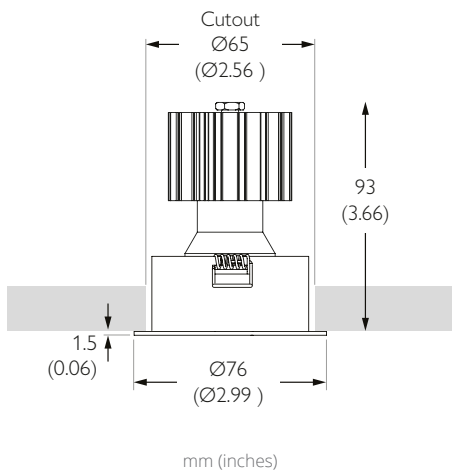

OPTICAL & STANDARDS

NOMINAL LUMENS 700lm	BEAM ANGLE 50°
DELIVERED LUMENS 546lm	CRI 92 TYP
COLOUR TEMPERATURE 2700K | 3000K	TM-30 RF: 90 RG: 99
ACCESSORY HOLDER Integral	WARRANTY 5 Years
ACCESSORIES Louver | Lenses 32mm	STANDARDS

Photometry shown is for 3000K module. Please enquire for other CCT photometry. L90 50,000 hours.