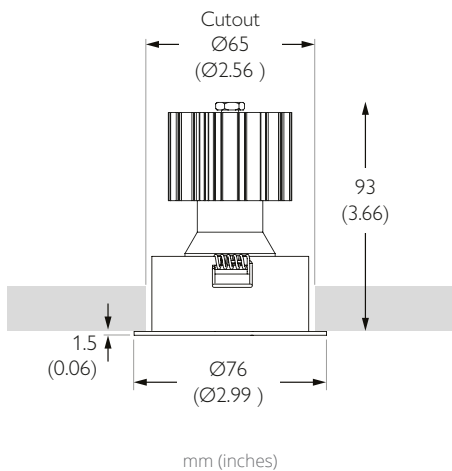

OPTICAL & STANDARDS

NOMINAL LUMENS 700lm	BEAM ANGLE 30°
DELIVERED LUMENS 555lm	CRI 92 TYP
COLOUR TEMPERATURE 2700K | 3000K	TM-30 RF: 90 RG: 99
ACCESSORY HOLDER Integral	WARRANTY 5 Years
ACCESSORIES Louver | Lenses 32mm	STANDARDS