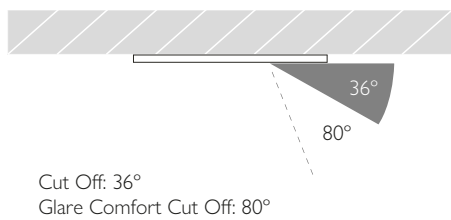

OPTICAL & STANDARDS

NOMINAL LUMENS 700lm	BEAM ANGLE 14°
DELIVERED LUMENS 650lm	CRI 92 TYP
COLOUR TEMPERATURE 2700K | 3000K	TM-30 RF: 90 RG: 99
ACCESSORY HOLDER Integral	WARRANTY 5 Years
ACCESSORIES Louver | Lenses 32mm	STANDARDS

Photometry shown is for 3000K module. Please enquire for other CCT photometry. L90 50,000 hours.