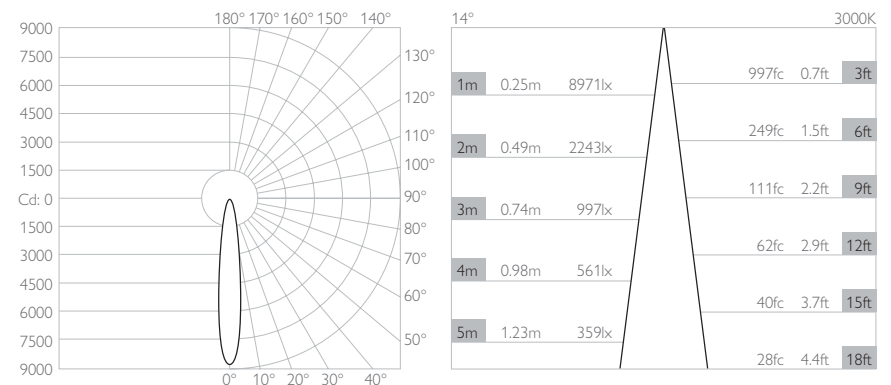

OPTICAL & STANDARDS

NOMINAL LUMENS 700lm	BEAM ANGLE 14°
DELIVERED LUMENS 650lm	CRI 92 TYP
COLOUR TEMPERATURE 2700K | 3000K	TM-30 RF: 90 RG: 99
ACCESSORY HOLDER Integral	WARRANTY 5 Years
ACCESSORIES Louver | Lenses 32mm	STANDARDS

Photometry shown is for 3000K module. Please enquire for other CCT photometry. L90 50,000 hours.