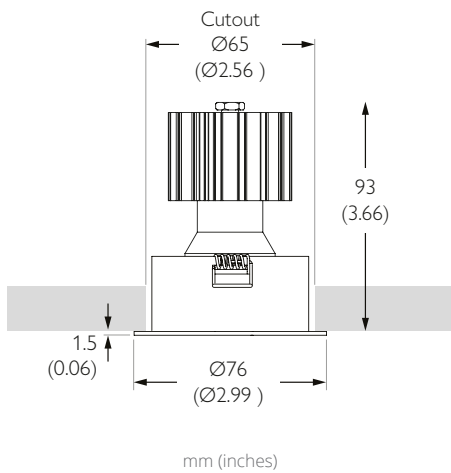

OPTICAL & STANDARDS

NOMINAL LUMENS 700lm	BEAM ANGLE 14°
DELIVERED LUMENS 650lm	CRI 92 TYP
COLOUR TEMPERATURE 2700K | 3000K	TM-30 RF: 90 RG: 99
ACCESSORY HOLDER Integral	WARRANTY 5 Years
ACCESSORIES Louver | Lenses 32mm	STANDARDS

Photometry shown is for 3000K module. Please enquire for other CCT photometry. L90 50,000 hours.