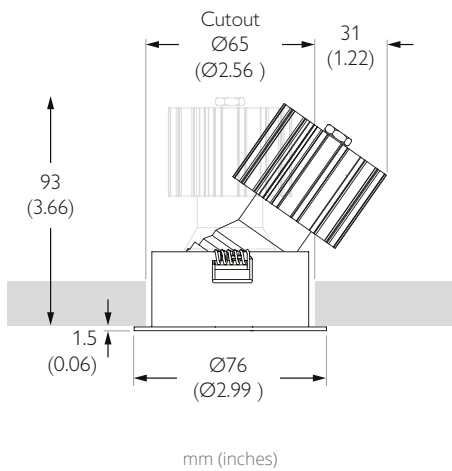

OPTICAL & STANDARDS

NOMINAL LUMENS 700lm	BEAM ANGLE 11°
DELIVERED LUMENS 661lm	CRI 92 TYP
COLOUR TEMPERATURE 2700K | 3000K	TM-30 RF: 90 RG: 99
ACCESSORY HOLDER Integral	WARRANTY 5 Years
ACCESSORIES Louver | Lenses 32mm	STANDARDS

Photometry shown is for 3000K module. Please enquire for other CCT photometry. L90 50,000 hours.