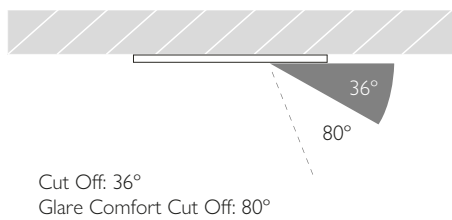

OPTICAL & STANDARDS

NOMINAL LUMENS 700lm	BEAM ANGLE 30°
DELIVERED LUMENS 555lm	CRI 92 TYP
COLOUR TEMPERATURE 2700K | 3000K	TM-30 RF: 90 RG: 99
ACCESSORY HOLDER Integral	WARRANTY 5 Years
ACCESSORIES Louver | Lenses 32mm	STANDARDS

Photometry shown is for 3000K module. Please enquire for other CCT photometry. L90 50,000 hours.