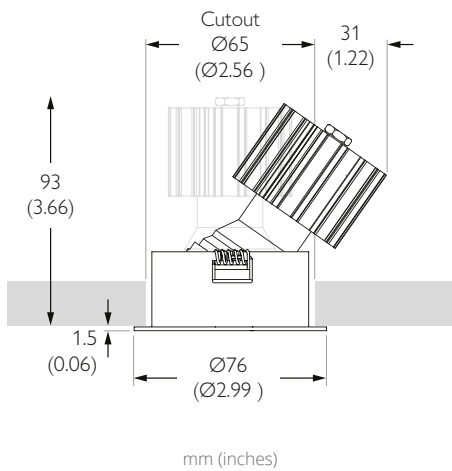

OPTICAL & STANDARDS

NOMINAL LUMENS 700lm	BEAM ANGLE 30°
DELIVERED LUMENS 555lm	CRI 92 TYP
COLOUR TEMPERATURE 2700K | 3000K	TM-30 RF: 90 RG: 99
ACCESSORY HOLDER Integral	WARRANTY 5 Years
ACCESSORIES Louver | Lenses 32mm	STANDARDS

Photometry shown is for 3000K module. Please enquire for other CCT photometry. L90 50,000 hours.