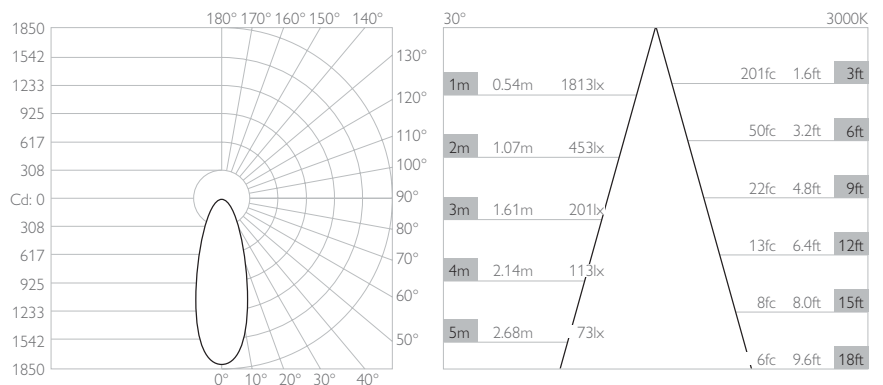

OPTICAL & STANDARDS

NOMINAL LUMENS 700lm	BEAM ANGLE 30°
DELIVERED LUMENS 555lm	CRI 92 TYP
COLOUR TEMPERATURE 2700K | 3000K	TM-30 RF: 90 RG: 99
ACCESSORY HOLDER Integral	WARRANTY 5 Years
ACCESSORIES Louver | Lenses 32mm	STANDARDS

Photometry shown is for 3000K module. Please enquire for other CCT photometry. L90 50,000 hours.