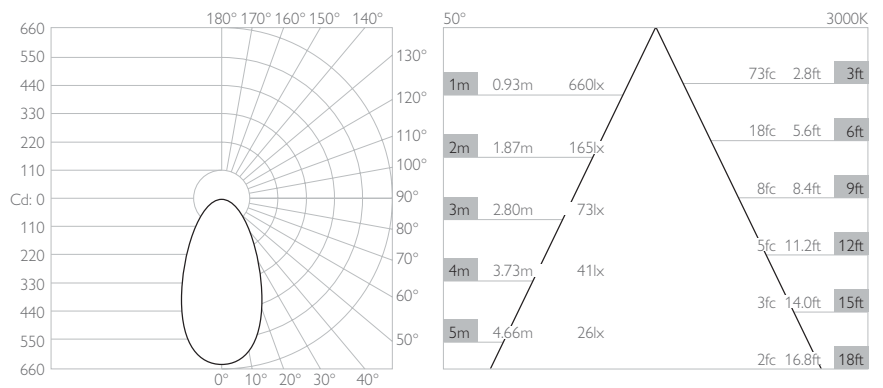

OPTICAL & STANDARDS

NOMINAL LUMENS 700lm	BEAM ANGLE 50°
DELIVERED LUMENS 546lm	CRI 92 TYP
COLOUR TEMPERATURE 2700K | 3000K	TM-30 RF: 90 RG: 99
ACCESSORY HOLDER Integral	WARRANTY 5 Years
ACCESSORIES Louver | Lenses 32mm	STANDARDS

Photometry shown is for 3000K module. Please enquire for other CCT photometry. L90 50,000 hours.