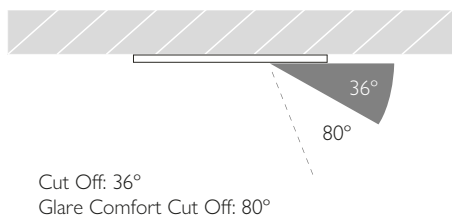

OPTICAL & STANDARDS

NOMINAL LUMENS 700lm	BEAM ANGLE 11°
DELIVERED LUMENS 661lm	CRI 92 TYP
COLOUR TEMPERATURE 2700K | 3000K	TM-30 RF: 90 RG: 99
ACCESSORY HOLDER Integral	WARRANTY 5 Years
ACCESSORIES Louver | Lenses 32mm	STANDARDS

Photometry shown is for 3000K module. Please enquire for other CCT photometry. L90 50,000 hours.