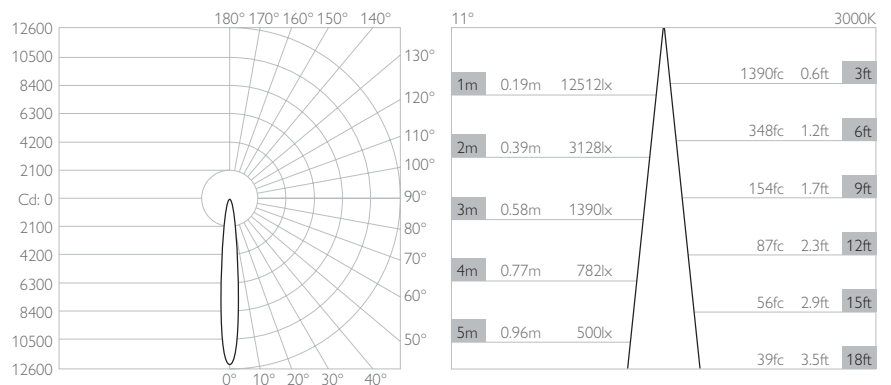

OPTICAL & STANDARDS

NOMINAL LUMENS 700lm	BEAM ANGLE 11°
DELIVERED LUMENS 661lm	CRI 92 TYP
COLOUR TEMPERATURE 2700K | 3000K	TM-30 RF: 90 RG: 99
ACCESSORY HOLDER Integral	WARRANTY 5 Years
ACCESSORIES Louver | Lenses 32mm	STANDARDS

Photometry shown is for 3000K module. Please enquire for other CCT photometry. L90 50,000 hours.