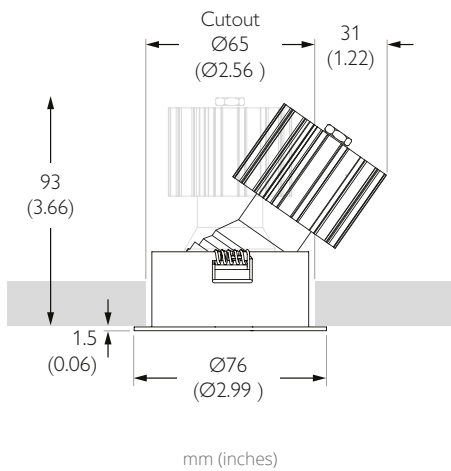

OPTICAL & STANDARDS

NOMINAL LUMENS 700lm	BEAM ANGLE 14°
DELIVERED LUMENS 650lm	CRI 92 TYP
COLOUR TEMPERATURE 2700K | 3000K	TM-30 RF: 90 RG: 99
ACCESSORY HOLDER Integral	WARRANTY 5 Years
ACCESSORIES Louver | Lenses 32mm	STANDARDS

Photometry shown is for 3000K module. Please enquire for other CCT photometry. L90 50,000 hours.