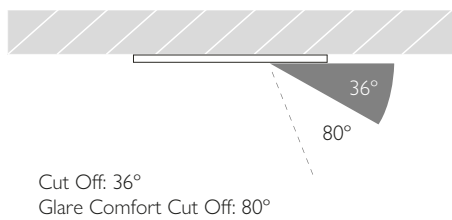

OPTICAL & STANDARDS

NOMINAL LUMENS 700lm	BEAM ANGLE 50°
DELIVERED LUMENS 546lm	CRI 92 TYP
COLOUR TEMPERATURE 2700K | 3000K	TM-30 RF: 90 RG: 99
ACCESSORY HOLDER Integral	WARRANTY 5 Years
ACCESSORIES Louver | Lenses 32mm	STANDARDS

Photometry shown is for 3000K module. Please enquire for other CCT photometry. L90 50,000 hours.