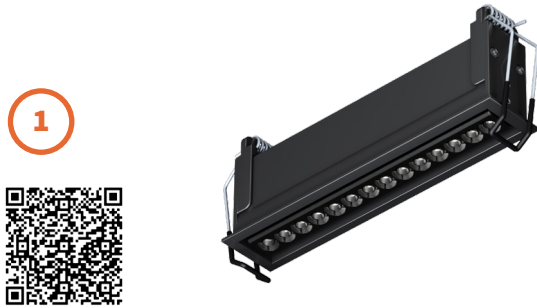

STENOS Micro Optic Downlights

Architecturally-designed, the STENOS downlight range consists of three discreet micro optic options, producing an output range of 250-1260 lumens. STENOS downlights produce perfect beam quality, a +/- 30° aimable tilt, and highly flexible beam shaping accessories. STENOS is field configurable, featuring a constant voltage design enabling multiple fixtures to operate from a single power supply, resulting in a simplified installation and overall cost savings.

Wall+

Architecturally-engineered and installed in wall applications that illuminate either floors or ceilings, the Wall+ recessed linear system provides outstanding heat sink capabilities allowing it to support high-powered LEDs. Providing constant, even illumination from the beginning to end of the run, Wall+ is available in multiple lengths, and individual fixtures connect easily supporting long continuous runs.

Stiletto with Black Lens

With a recessed linear profile, the Stiletto is designed for drywall and ceiling applications. Featuring premium color quality and dot-free, even illumination, Stiletto offers great flexibility in designing continuous straight runs as well as custom shapes complimenting an array of applications. Stiletto lens options are offered in frosted, clear, and black diffusing lenses that creates an almost invisible look when not energized, adding drama to any space.