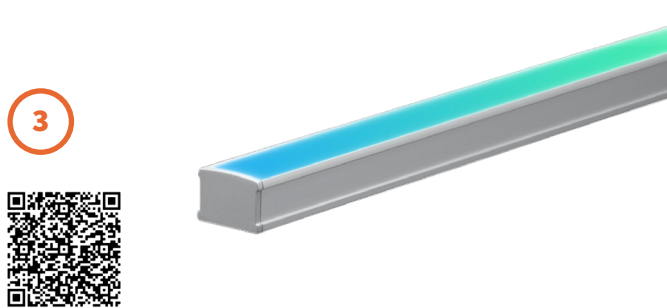

Kendo M Dynamic Color

Luminii's signature architectural linear product line, Kendo M Dynamic Color system is *made to order* up to 144" and can be linked up to 35' offering extreme flexibility for both indoor and outdoor applications. Featuring premium color quality, Warm Dim, Dynamic White, RGB and RGBW, and dot-free, even illumination, the Kendo M Dynamic Color system beautifully illuminates applications including millwork, under-cabinet, and surface mount installations.