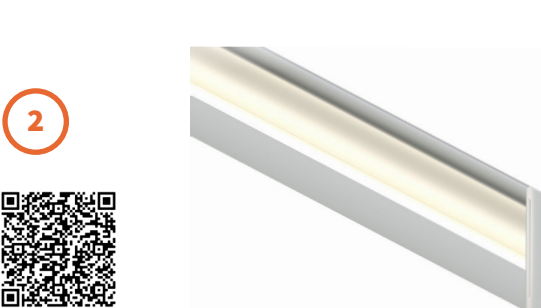

STENOS Micro Optic Downlights

Architecturally-designed, the STENOS downlight range consists of three discreet micro optic options, producing an output range of 250-1260 lumens. STENOS downlights produce perfect beam quality, a +/- 30° aimable tilt, and highly flexible beam shaping accessories. STENOS is field configurable, featuring a constant voltage design enabling multiple fixtures to operate from a single power supply, resulting in a simplified installation and overall cost savings.

Stiletto with Black Lens

With a recessed linear profile, the Stiletto is designed for drywall and ceiling applications. Featuring premium color quality and dot-free, even illumination, Stiletto offers great flexibility in designing continuous straight runs as well as custom shapes complimenting an array of applications. Stiletto lens options are offered in frosted, clear, and black diffusing lenses that creates an almost invisible look when not energized, adding drama to any space.