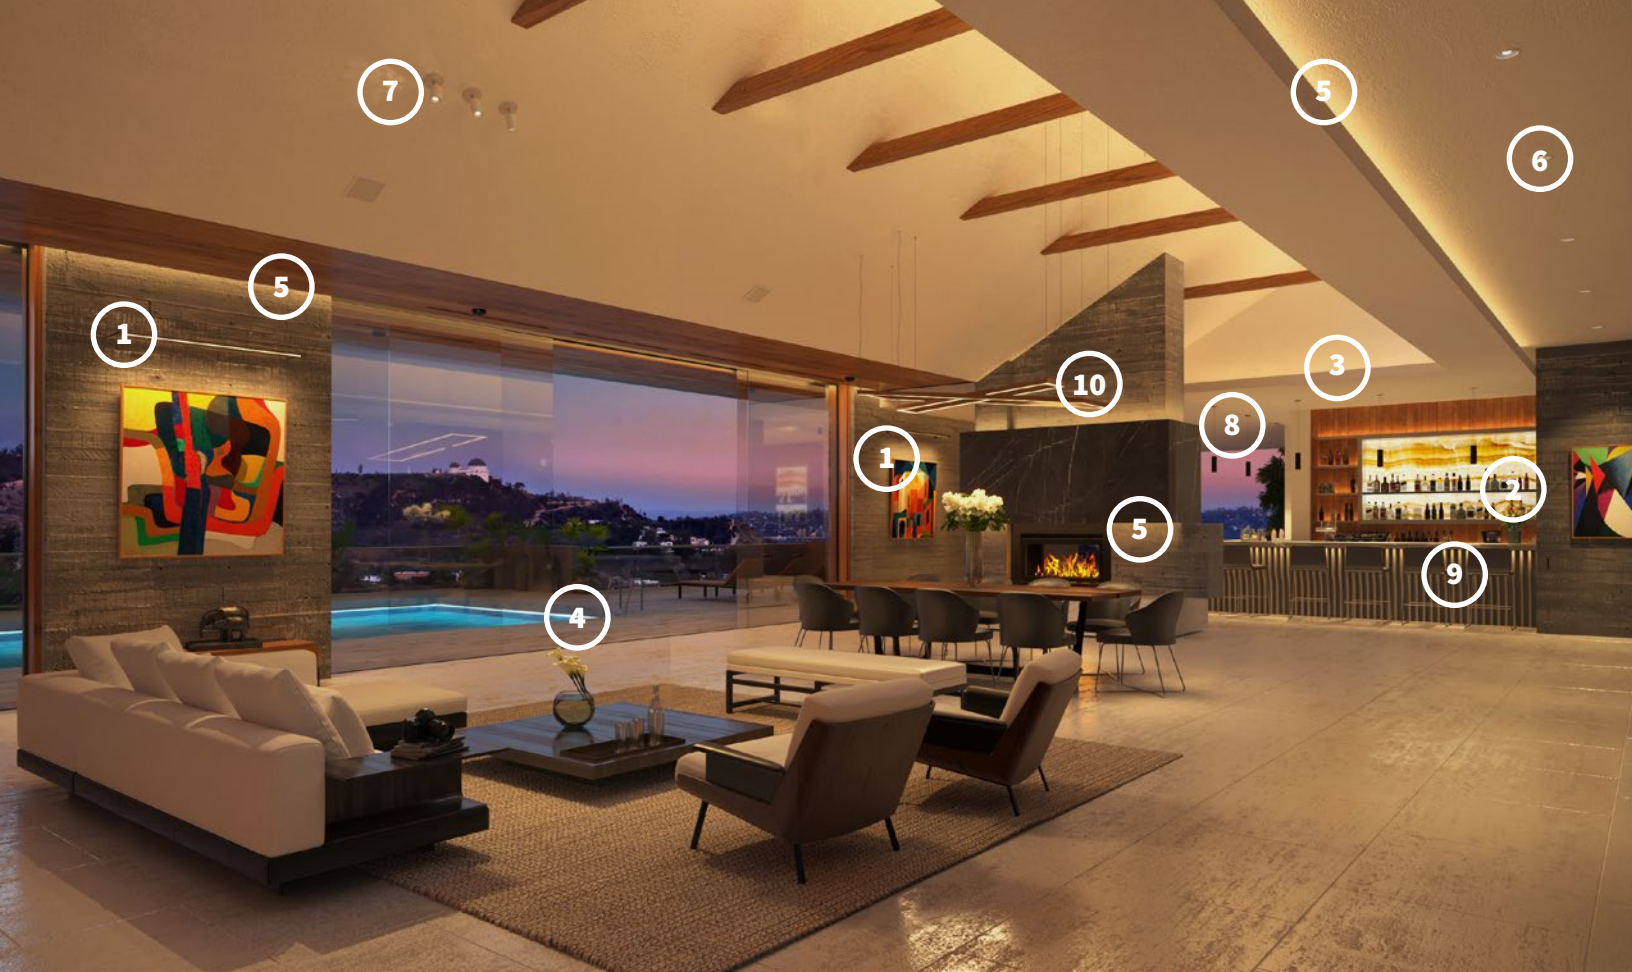

Luminii Hōm Great Room

Great Room

Whether entertaining, relaxing or Zooming, redefine the modern home office and great room with productivity-enhancing lighting options. Downlight, cove, millwork, curtain pocket, and wall wash or graze lighting are designed to stimulate creativity and over all happiness.

Great Room Featured Product

Luminii **Kilo S Square**

Suspended general ambient illumination, Task lighting, Foyer, Billiard Tables, Dining Tables, Kitchen Islands, closets

Luminii **Runda Wall**

Surface mounted with adjustable lens for general ambient lighting, wall washing or art accent lighting.

Luminii **Matrix**

Surface mounted for backlighting architectural elements and diffuse panels, bars, millwork, niches, stonework.

Luminii **Knife Edge**

Recessed architectural Detailing and uniform wall washing from adjacent surface, use when you want a showstopping effect on ceiling and walls.