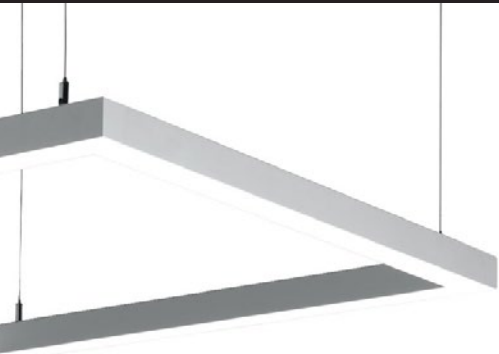

Great Room Featured Product

Luminii **Kilo S Square**

Suspended general ambient illumination, Task lighting, Foyer, Billiard Tables, Dining Tables, Kitchen Islands, closets

Luminii **Runda Wall**

Surface mounted with adjustable lens for general ambient lighting, wall washing or art accent lighting.