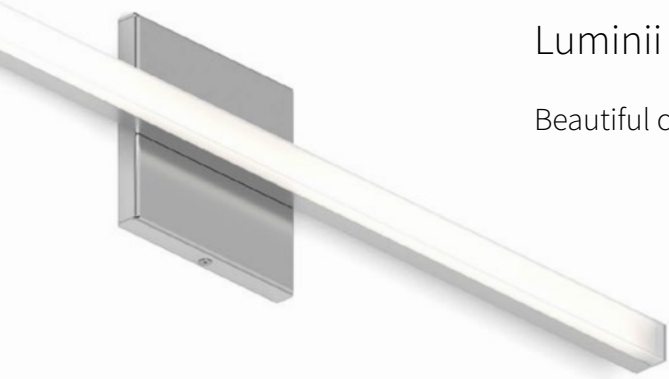

Luminii Hōm Ensuite Bath

Ensuite Bath

Create a relaxing spa-like experience in every bathroom with wet-rated shower, downlight, cove, millwork, and toe-kick lighting options. Enhance task lighting with vanity and illuminated mirror lighting options designed to up-level spaces with modern yet delicate illumination.

Ensuite Bath Featured Product

Luminii **Clareo Wall**

Beautiful customizable Vanity Light or surface mounted accent sconce.

Applications where your space is exposed to wet conditions, Pool Decks, Patios, exterior Walkway, countertops; Vandal Resistant with hard resin seal.

Senso **Trident**

Optic Arts **DW68 Warm Dim Tape**

Above and below cabinets, coves, counter accent, niches, under banister, display, book cases, great for curved elements.

Recessed in various wall materials for general lighting and/or dramatic architectural accents.