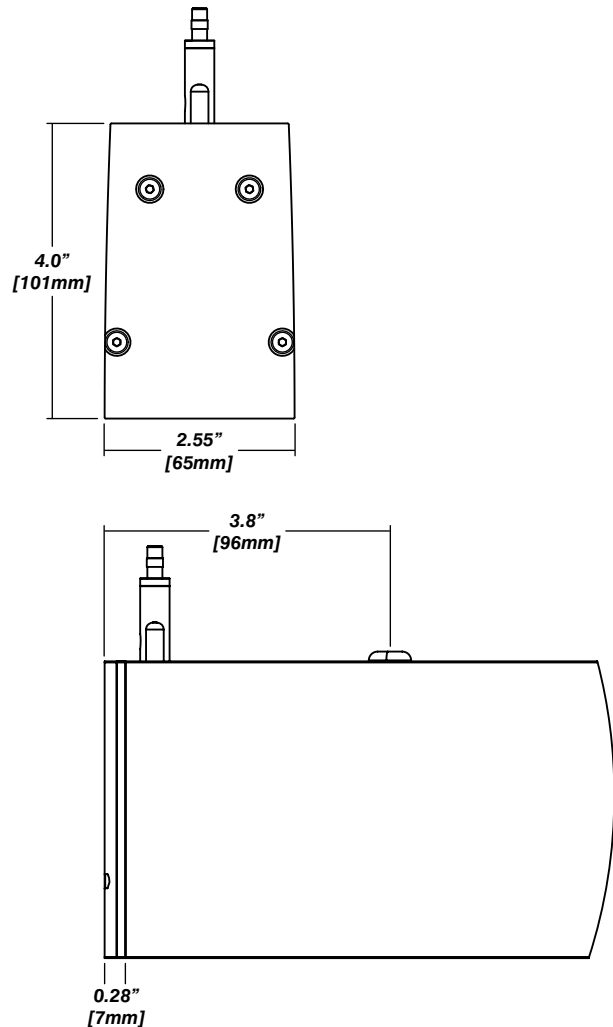

Vesta 1 Wet features a high-output, high-efficacy light engine—without any compromise. Class-leading efficiency at over 100lm/W keeps running costs low. Color rendering options are available up to 90+ CRI, along with color consistency within a three-step MacAdam ellipse. Every Vesta undergoes a multi-step test and burn-in procedure before shipping, ensuring the superior level of quality Senso is known for.

Dimming

Protocol :	0-10V DALI LUTRON DMX

Level : From 0.1% to 5%

Vesta combines high output with limitless possibilities of control. Dimming down to 0.1% is also available in Dali systems (120-277V).

Lengths

Vesta 1 Wet Rated end cap will add 0.55" (14mm), 0.28" (7mm) per side to the total length.

CODE	FIXTURE LENGTH*1 LONGUEUR	Feet	4	6	8	10
A	45.5"					
B (6)	68"					
C (8)	90.5"					

Installation

- Suspended using aircraft cable. Fully height adjustable
- Factory assembled for easy and fast installation
- Black electrical wire and aircraft cable included
- Wet-Rated Junction Box, Connectors and Canopy provided by others

Construction

- Heavy gauge aluminum extrusion for rigidity and long lifetime
- Scratch resistant, powder-coated exterior finish in white, black or silver
- Factory sealed for optimized elemental resistance
- Heavy-Duty machined end-caps with integrated gasket
- Made in Canada

Dimensions