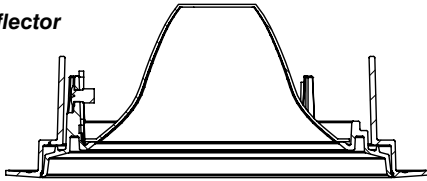

Smooth Anodized Reflector