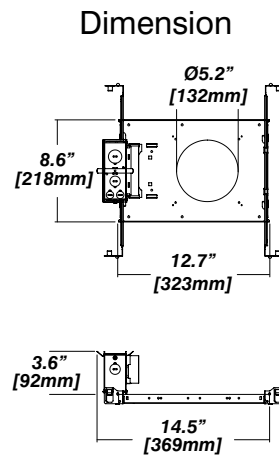

New Construction - 915

Included

- Plaster Frame**
 - Galvanized steel construction with cut-out
- Bar hanger**
 - Length: from 14-3/16" to 26"
- Outlet Box**
 - Outlet Box Included

IC Housing - 920

Included