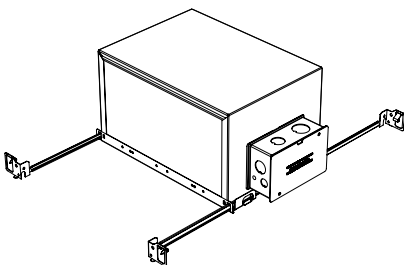

Unless specified otherwise, this is provided as standard

- Driver with enclosure**
 - Galvanized steel enclosure
- Installation**
 - Laying on top of ceiling
 - Remote from fixture
 - Hanger bar and mount included

New Construction - 915

Included

- Plaster Frame**
 - Galvanized steel construction with cut-out
- Bar hanger**
 - Length: from 14-3/16" to 26"
- Outlet Box**
 - Outlet Box Included

IC Housing - 920

Included