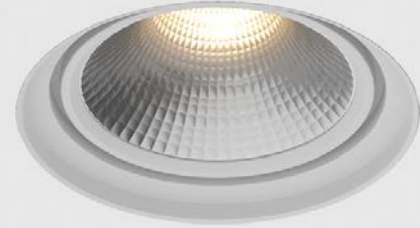

ARTEMIS 3 WD

RECESSED DOWNLIGHT W/ WARM DIM

Artemis 3 WD - Recessed Downlight with Warm Dim. Artemis 3 WD features SENSO-designed reflectors and our warm dim feature to mimic the effect of a standard light bulb in an efficient lighting package. As part of the Artemis family of downlights, it's easy to get a cohesive design regardless of fixture size or style.

Product Specifications

SAMPLE: Fixture **AR3D - TL - WD - 610 - 30 - 15 - DL - 02 - 08** | Driver **910 - AR3D - TL - STD - 120 - WD - 15 - 08**

1 - Model	2 - Trim	3 - LED	4 - Optic	5 - CCT	6 - Lumen	7 - Accessory	
AR3D · Artemis 3 Downlight	FL · Flanged TL · Trimless	WD · Warm Dim (90 CRI)	<i>Faceted</i> 610 · 10° 618 · 18° 630 · 30° 645 · 45° 660 · 60°	<i>Smooth</i> 630S · 30° 645S · 45° 680 · 80°	30 · 3000K dimmed to 1800K	15 · 1500 (16W) 20 · 2000 (21W) 30 · 3000 (32W)	00 · No Accessory DL · Diffusing Lens
AR3A · Artemis 3 Adjustable							
AR3W · Artemis 3 Wall Wash ^{*1}							