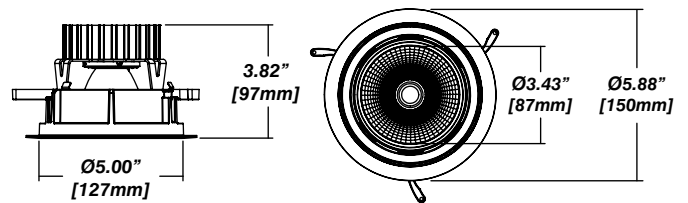

Artemis 3 Fixed Downlight