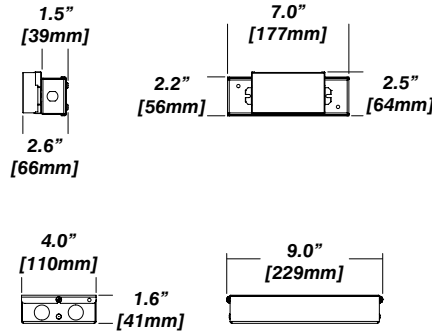

Housing Options

Standard Senso Housing - 910

Included

Unless specified otherwise, this is provided as standard

- **Driver with enclosure**
  - Galvanized steel enclosure
- **Installation**
  - Laying on top of ceiling
  - Remote from fixture
  - Hanger bar and mount included