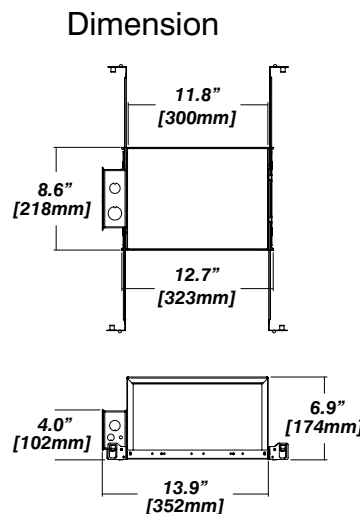

New Construction - 915

Included

- Plaster Frame**
 - Galvanized steel construction with cut-out
- Bar hanger**
 - Length: from 14-3/16" to 26"
- Outlet Box**
 - Outlet Box Included

IC Housing - 920

Included