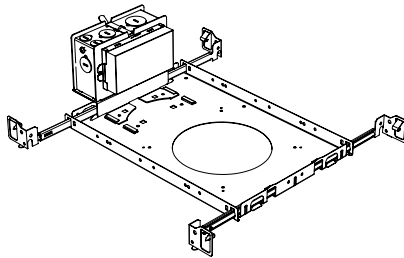

Unless specified otherwise, this is provided as standard

- Driver with enclosure**
 - Galvanized steel enclosure
- Installation**
 - Laying on top of ceiling
 - Remote from fixture
 - Hanger bar and mount included

New Construction - 915

Included

- Plaster Frame**
 - Galvanized steel construction with cut-out
- Bar hanger**
 - Length: from 14-3/16" to 26"
- Outlet Box**
 - Outlet Box Included

IC Housing - 920

Included