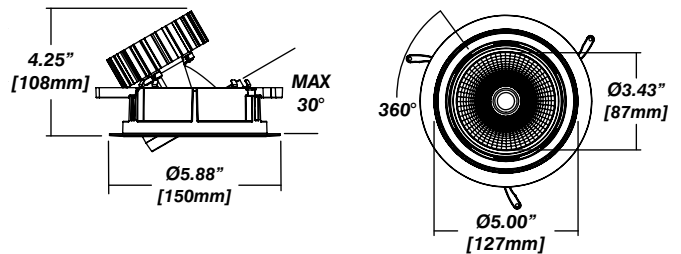

Artemis 3 Adjustable