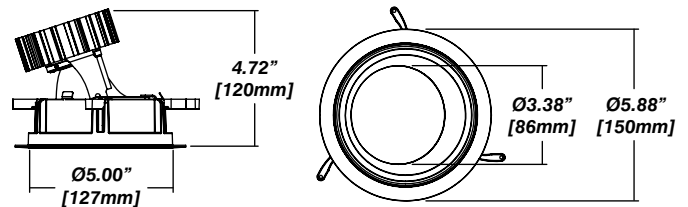

Artemis 3 Wall Wash