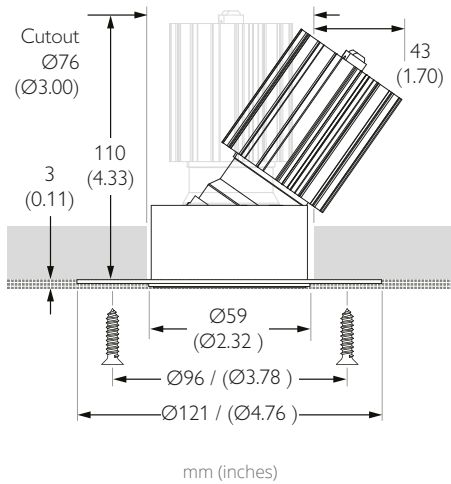

OPTICAL & STANDARDS

NOMINAL LUMENS 1200lm

DELIVERED LUMENS 887lm

COLOUR TEMPERATURE 2400K | 2700K | 3000K

ACCESSORY HOLDER Integral

ACCESSORIES Louver | Lenses 32mm

TM65 14.02kgCO2e

TM66 2.2

BEAM ANGLE 19°

CRI 92 TYP - 2400K | 98 TYP - 2700K/3000K

TM-30 RF: 95 RG: 101

WARRANTY 5 Years

LIFETIME L90B10 50,000hrs

STANDARDS

Photometry shown is for 3000K module. Please enquire for other CCT photometry.