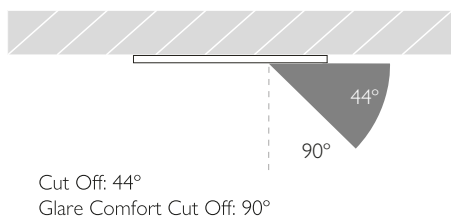

**TM66** 2.2

**BEAM ANGLE** 37°

**CRI** 92 TYP - 2400K | 98 TYP - 2700K/3000K

**TM-30** RF: 95 RG: 101

**WARRANTY** 5 Years

**LIFETIME** L90B10 50,000hrs

**STANDARDS**

Photometry shown is for 3000K module. Please enquire for other CCT photometry.