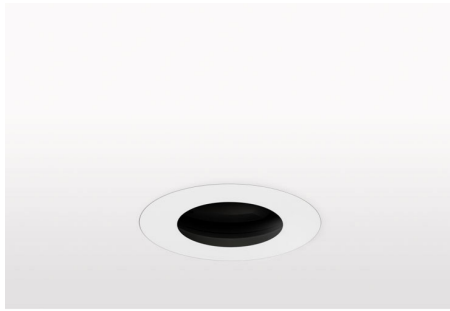

MINIMO 16 PLUS ADJUSTABLE PINHOLE TRIMLESS

50° VERY WIDE BEAM