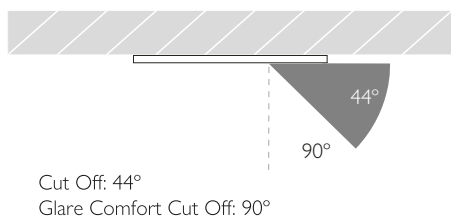

**TM66** 2.2

**BEAM ANGLE** 25°

**CRI** 92 TYP - 2400K | 98 TYP - 2700K/3000K

**TM-30** RF: 95 RG: 101

**WARRANTY** 5 Years

**LIFETIME** L90B10 50,000hrs

**STANDARDS**

Photometry shown is for 3000K module. Please enquire for other CCT photometry.