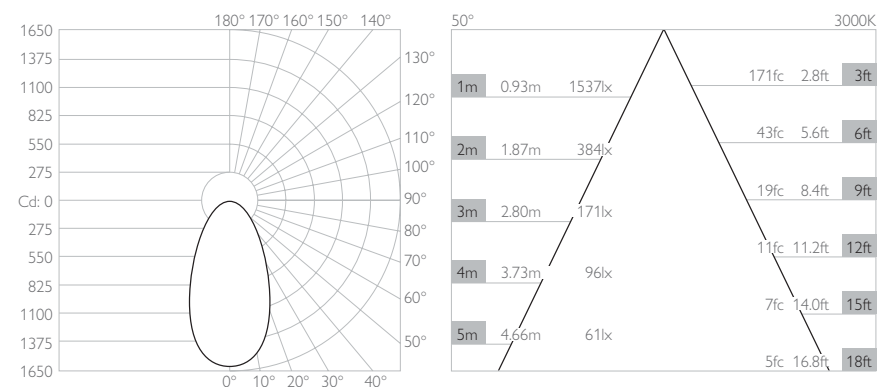

**TM66** 2.2

**BEAM ANGLE** 50°

**CRI** 92 TYP - 2400K | 98 TYP - 2700K/3000K

**TM-30** RF: 95 RG: 101

**WARRANTY** 5 Years

**LIFETIME** L90B10 50,000hrs

**STANDARDS**

Photometry shown is for 3000K module. Please enquire for other CCT photometry.