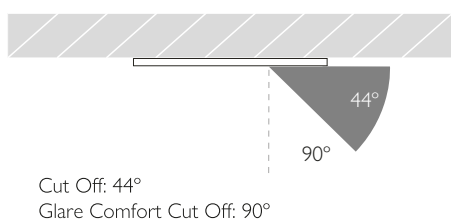

**TM66** 2.2

**BEAM ANGLE** 50°

**CRI** 92 TYP - 2400K | 98 TYP - 2700K/3000K

**TM-30** RF: 95 RG: 101

**WARRANTY** 5 Years

**LIFETIME** L90B10 50,000hrs

**STANDARDS**

Photometry shown is for 3000K module. Please enquire for other CCT photometry.