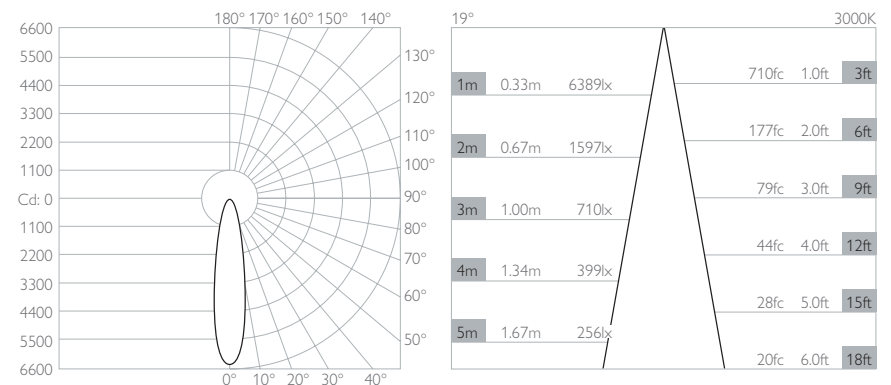

**TM66** 2.2

**BEAM ANGLE** 19°

**CRI** 92 TYP - 2400K | 98 TYP - 2700K/3000K

**TM-30** RF: 95 RG: 101

**WARRANTY** 5 Years

**LIFETIME** L90B10 50,000hrs

**STANDARDS**

Photometry shown is for 3000K module. Please enquire for other CCT photometry.