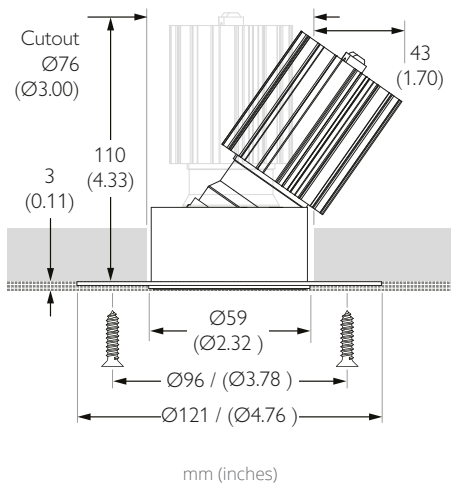

OPTICAL & STANDARDS

NOMINAL LUMENS 1200lm

DELIVERED LUMENS 912lm

COLOUR TEMPERATURE 2400K | 2700K | 3000K

ACCESSORY HOLDER Integral

ACCESSORIES Louver | Lenses 32mm

TM65 14.02kgCO2e

TM66 2.2

BEAM ANGLE 50°

CRI 92 TYP - 2400K | 98 TYP - 2700K/3000K

TM-30 RF: 95 RG: 101

WARRANTY 5 Years

LIFETIME L90B10 50,000hrs

STANDARDS

Photometry shown is for 3000K module. Please enquire for other CCT photometry.