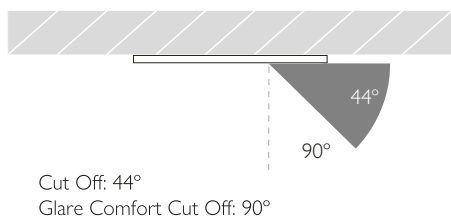

**TM66** 2.2

**BEAM ANGLE** 19°

**CRI** 92 TYP - 2400K | 98 TYP - 2700K/3000K

**TM-30** RF: 95 RG: 101

**WARRANTY** 5 Years

**LIFETIME** L90B10 50,000hrs

**STANDARDS**

Photometry shown is for 3000K module. Please enquire for other CCT photometry.