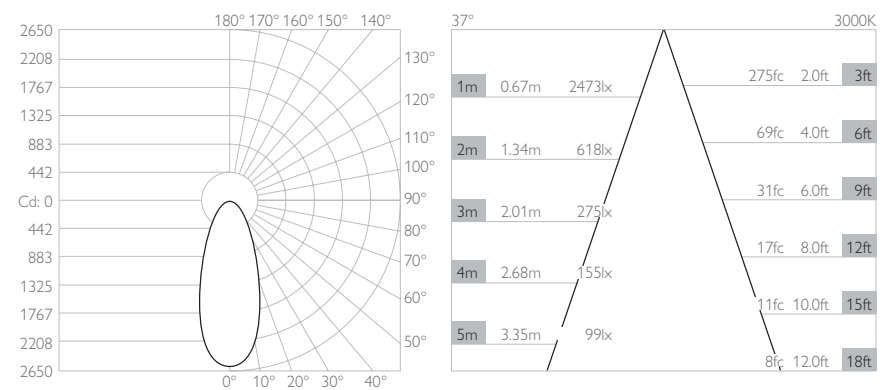

**TM66** 2.2

**BEAM ANGLE** 37°

**CRI** 92 TYP - 2400K | 98 TYP - 2700K/3000K

**TM-30** RF: 95 RG: 101

**WARRANTY** 5 Years

**LIFETIME** L90B10 50,000hrs

**STANDARDS**

Photometry shown is for 3000K module. Please enquire for other CCT photometry.