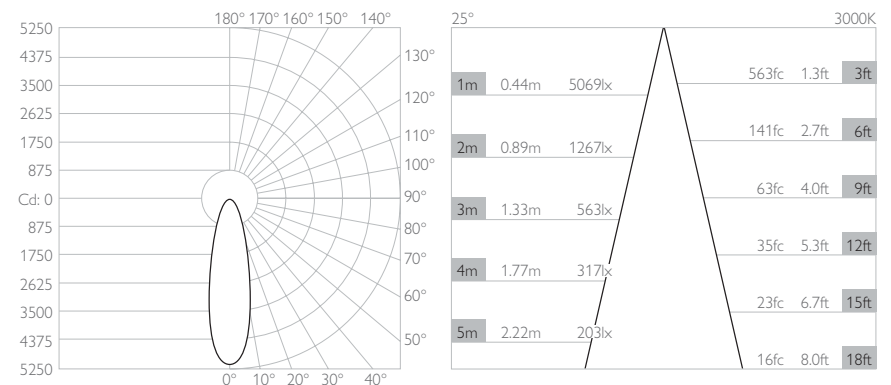

**TM66** 2.2

**BEAM ANGLE** 25°

**CRI** 92 TYP - 2400K | 98 TYP - 2700K/3000K

**TM-30** RF: 95 RG: 101

**WARRANTY** 5 Years

**LIFETIME** L90B10 50,000hrs

**STANDARDS**

Photometry shown is for 3000K module. Please enquire for other CCT photometry.